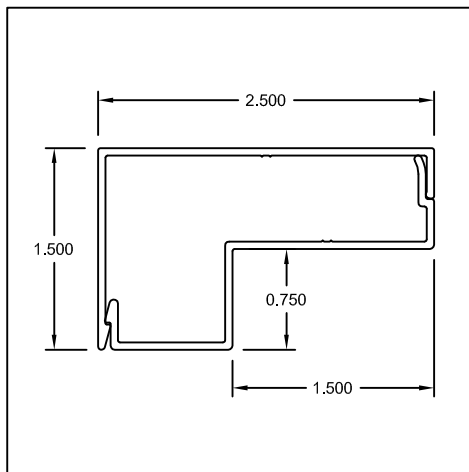

Part #: US284 / US285
Name: 1-1/4" x 2-3/4" Trim & Clip

Part #: US265 / US266
Name: 1-1/4" x 3-1/4" Trim & Clip

Part #: US198 / US199
Name: 1-3/8" x 7/8" Trim & Clip

704 West Park Road
Union, MO 63084

TEL: (636) 583-7755
FAX: (636) 583-1937
WEB: www.gwextrusions.com

SNAP TRIM & CLIP

Part #: US119 / US120
Name: 1-7/16" x 1-1/2" Trim & Z-Clip

Part #: US091 / US092
Name: 1-1/2" x 1-3/4" Trim & Z-Clip

Part #: US013 / US019
Name: 1-1/2" x 2-1/4" Trim & Z-Clip

Part #: US019 / US127
Name: 1-1/2" x 2-1/4" Trim & Z-Clip

Part #: US019 / US049
Name: 1-1/2" x 2-1/4" Trim & Z-Clip

Part #: US186 / US187
Name: 1-1/2" x 2-1/2" Trim & Z-Clip

Part #: US098 / US099
Name: 1-5/8" x 3" Trim & Z-Clip

Part #: US054 / US055
Name: 1-3/4" x 1-3/4" Trim & Clip