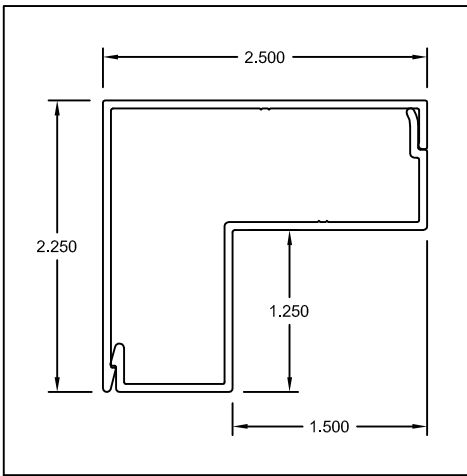

Part #: US019 / US049
Name: 1-1/2" x 2-1/4" Trim & Z-Clip

Part #: US186 / US187
Name: 1-1/2" x 2-1/2" Trim & Z-Clip

Part #: US098 / US099
Name: 1-5/8" x 3" Trim & Z-Clip

Part #: US054 / US055
Name: 1-3/4" x 1-3/4" Trim & Clip

Part #: US234 / US235
Name: 2" x 1-1/2" Trim & Clip

704 West Park Road
Union, MO 63084

TEL: (636) 583-7755
FAX: (636) 583-1937
WEB: www.gwextrusions.com

SNAP TRIM & CLIP

Part #: US180 / US181
Name: 2" x 2" Trim & Z-Clip

Part #: US188 / US189
Name: 2-1/4" x 2-1/2" Trim & Z-Clip

Part #: US190 / US191
Name: 2-1/4" x 3" Trim & Z-Clip

Part #: US014 / US020
Name: 2-5/8" x 1-1/2" Trim & Clip

Part #: US014 / US106
Name: 2-5/8" x 1-1/2" Hist. Trim/Clip

Part #: US203 / US204
Name: 3" x 3/4" Trim & Clip

Part #: CES090 / CES091
Name: 3-1/4" x 1-1/4" Trim & Clip

Part #: CES086 / CES087
Name: 3-1/2" x 1" Trim & Clip

Part #: US256 / US257
Name: 3-1/2" x 1-1/2" Trim & Clip