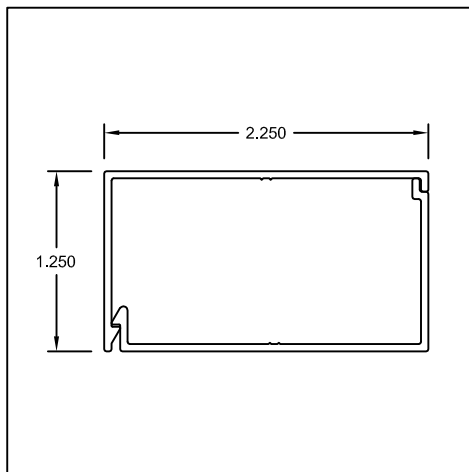

Part #: US151 / US152
Name: 1" x 3" Trim & Clip

Part #: US121 / US122
Name: 1" x 3-1/4" Trim & Clip

Part #: US121 / US138
Name: 1" x 3-1/4" Trim & Z-Clip

Part #: US286 / US287
Name: 1" x 3-1/2" Trim & Clip

**704 West Park Road
Union, MO 63084**

TEL: (636) 583-7755
FAX: (636) 583-1937
WEB: www.gwextrusions.com

SNAP TRIM & CLIP

Part #: US157 / US158
Name: 1" x 4" Trim & Clip

Part #: US036 / US037
Name: 1-1/16" x 3" Fascia Trim/Clip

Part #: US242 / US243
Name: 1-1/4" x 5/8" Hist. Trim/Clip

Part #: US095 / US096
Name: 1-1/4" x 1-1/2" Trim & Clip

Part #: US033 / US034
Name: 1-1/4" x 1-3/4" Trim & Clip

Part #: US205 / US206
Name: 1-1/4" x 2-1/4" Trim & Clip