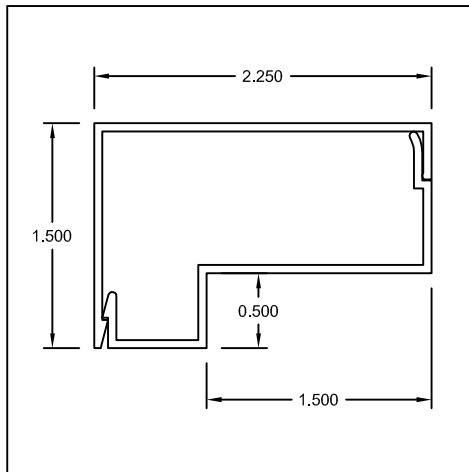

Part #: US242 / US243
Name: 1-1/4" x 5/8" Hist. Trim/Clip

Part #: US095 / US096
Name: 1-1/4" x 1-1/2" Trim & Clip

Part #: US033 / US034
Name: 1-1/4" x 1-3/4" Trim & Clip

Part #: US205 / US206
Name: 1-1/4" x 2-1/4" Trim & Clip

Part #: US284 / US285
Name: 1-1/4" x 2-3/4" Trim & Clip

Part #: US265 / US266
Name: 1-1/4" x 3-1/4" Trim & Clip

Part #: US198 / US199
Name: 1-3/8" x 7/8" Trim & Clip

704 West Park Road
Union, MO 63084

TEL: (636) 583-7755
FAX: (636) 583-1937
WEB: www.gwextrusions.com

SNAP TRIM & CLIP

Part #: US119 / US120
Name: 1-7/16" x 1-1/2" Trim & Z-Clip

Part #: US091 / US092
Name: 1-1/2" x 1-3/4" Trim & Z-Clip

Part #: US013 / US019
Name: 1-1/2" x 2-1/4" Trim & Z-Clip

Part #: US019 / US127
Name: 1-1/2" x 2-1/4" Trim & Z-Clip

Part #: US019 / US049
Name: 1-1/2" x 2-1/4" Trim & Z-Clip

Part #: US186 / US187
Name: 1-1/2" x 2-1/2" Trim & Z-Clip

Part #: US098 / US099
Name: 1-5/8" x 3" Trim & Z-Clip

Part #: US054 / US055
Name: 1-3/4" x 1-3/4" Trim & Clip