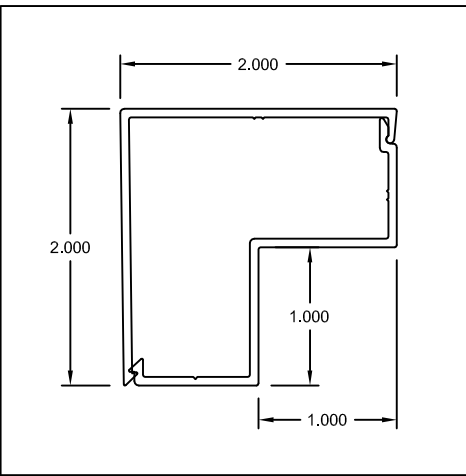

SNAP TRIM & CLIP

Part #: US119 / US120
Name: 1-7/16" x 1-1/2" Trim & Z-Clip

Part #: US091 / US092
Name: 1-1/2" x 1-3/4" Trim & Z-Clip

Part #: US013 / US019
Name: 1-1/2" x 2-1/4" Trim & Z-Clip

Part #: US019 / US127
Name: 1-1/2" x 2-1/4" Trim & Z-Clip

Part #: US019 / US049
Name: 1-1/2" x 2-1/4" Trim & Z-Clip

Part #: US186 / US187
Name: 1-1/2" x 2-1/2" Trim & Z-Clip

Part #: US098 / US099
Name: 1-5/8" x 3" Trim & Z-Clip

Part #: US054 / US055
Name: 1-3/4" x 1-3/4" Trim & Clip

Part #: US234 / US235
Name: 2" x 1-1/2" Trim & Clip

704 West Park Road
Union, MO 63084

TEL: (636) 583-7755
FAX: (636) 583-1937
WEB: www.gwextrusions.com

SNAP TRIM & CLIP

Part #: US180 / US181
Name: 2" x 2" Trim & Z-Clip

Part #: US188 / US189
Name: 2-1/4" x 2-1/2" Trim & Z-Clip

Part #: US190 / US191
Name: 2-1/4" x 3" Trim & Z-Clip

Part #: US014 / US020
Name: 2-5/8" x 1-1/2" Trim & Clip

Part #: US014 / US106
Name: 2-5/8" x 1-1/2" Hist. Trim/Clip