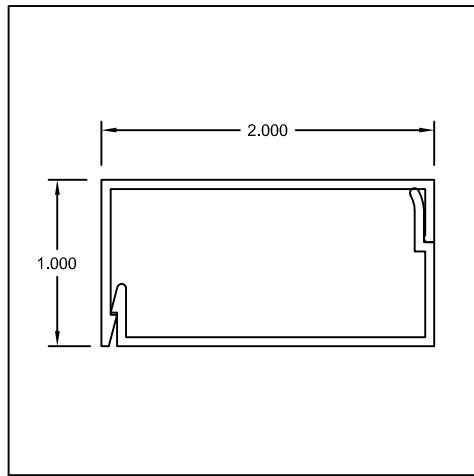

SNAP TRIM & CLIP

Part #: US011 / US017
Name: 1" x 2" Trim & Clip