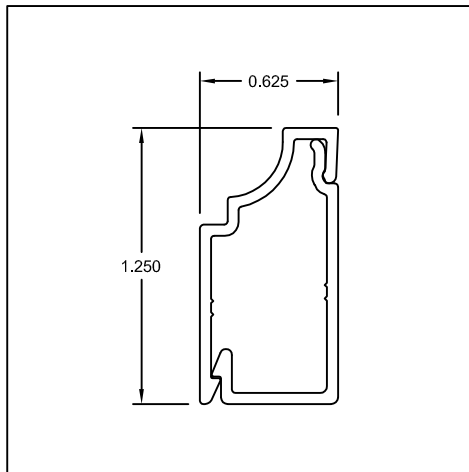

Part #: US151 / US152
Name: 1" x 3" Trim & Clip

Part #: US121 / US122
Name: 1" x 3-1/4" Trim & Clip

Part #: US121 / US138
Name: 1" x 3-1/4" Trim & Z-Clip

Part #: US286 / US287
Name: 1" x 3-1/2" Trim & Clip

**704 West Park Road
Union, MO 63084**

TEL: (636) 583-7755
FAX: (636) 583-1937
WEB: www.gwextrusions.com

SNAP TRIM & CLIP

Part #: US157 / US158
Name: 1" x 4" Trim & Clip

Part #: US036 / US037
Name: 1-1/16" x 3" Fascia Trim/Clip

Part #: US242 / US243
Name: 1-1/4" x 5/8" Hist. Trim/Clip

Part #: US095 / US096
Name: 1-1/4" x 1-1/2" Trim & Clip

Part #: US033 / US034
Name: 1-1/4" x 1-3/4" Trim & Clip

Part #: US205 / US206
Name: 1-1/4" x 2-1/4" Trim & Clip

Part #: US284 / US285
Name: 1-1/4" x 2-3/4" Trim & Clip

Part #: US265 / US266
Name: 1-1/4" x 3-1/4" Trim & Clip

Part #: US198 / US199
Name: 1-3/8" x 7/8" Trim & Clip

704 West Park Road
Union, MO 63084

TEL: (636) 583-7755
FAX: (636) 583-1937
WEB: www.gwextrusions.com