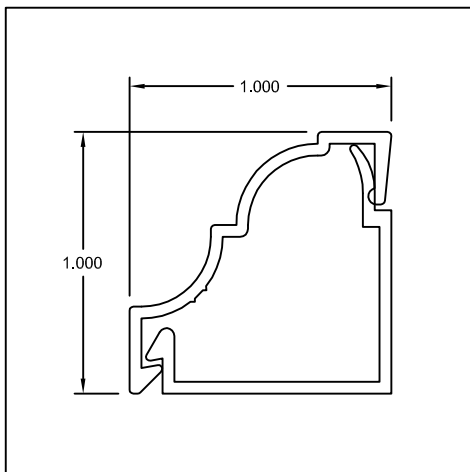

SNAP TRIM & CLIP

Part #: CES084 / CES085
Name: 1/2" x 2" Trim & Clip

Part #: US135 / US136
Name: 3/4" x 1-3/4" Trim & Z-Clip

Part #: US010 / US016
Name: 1" x 1" Trim & Clip

Part #: CES088 / CES089
Name: 1" x 1" Trim & Clip

Part #: US010 / US123
Name: 1" x 1" Historical Trim & Clip

Part #: US068 / US069
Name: 1" x 1-1/2" Trim & Clip

Part #: US046 / US069
Name: 1" x 1-1/2" Trim & Z-Clip

Part #: US009 / US015
Name: 1" x 1-13/16" Trim & Clip