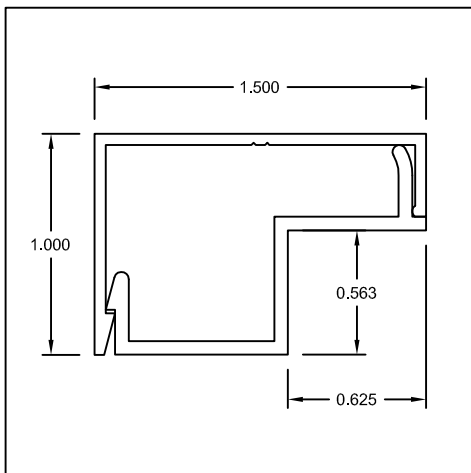

SNAP TRIM & CLIP

Part #: CES084 / CES085
Name: 1/2" x 2" Trim & Clip

Part #: US135 / US136
Name: 3/4" x 1-3/4" Trim & Z-Clip

Part #: US010 / US016
Name: 1" x 1" Trim & Clip

Part #: CES088 / CES089
Name: 1" x 1" Trim & Clip

Part #: US010 / US123
Name: 1" x 1" Historical Trim & Clip

Part #: US068 / US069
Name: 1" x 1-1/2" Trim & Clip

Part #: US046 / US069
Name: 1" x 1-1/2" Trim & Z-Clip

Part #: US009 / US015
Name: 1" x 1-13/16" Trim & Clip