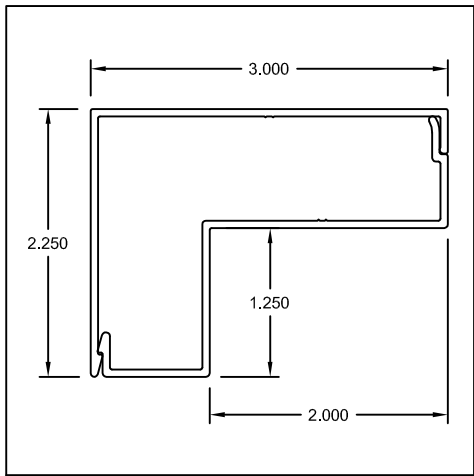

Part #: US019 / US049
Name: 1-1/2" x 2-1/4" Trim & Z-Clip

Part #: US186 / US187
Name: 1-1/2" x 2-1/2" Trim & Z-Clip

Part #: US098 / US099
Name: 1-5/8" x 3" Trim & Z-Clip

Part #: US054 / US055
Name: 1-3/4" x 1-3/4" Trim & Clip

Part #: US234 / US235
Name: 2" x 1-1/2" Trim & Clip

704 West Park Road
Union, MO 63084

TEL: (636) 583-7755
FAX: (636) 583-1937
WEB: www.gwextrusions.com

SNAP TRIM & CLIP

Part #: US180 / US181
Name: 2" x 2" Trim & Z-Clip

Part #: US188 / US189
Name: 2-1/4" x 2-1/2" Trim & Z-Clip

Part #: US190 / US191
Name: 2-1/4" x 3" Trim & Z-Clip

Part #: US014 / US020
Name: 2-5/8" x 1-1/2" Trim & Clip

Part #: US014 / US106
Name: 2-5/8" x 1-1/2" Hist. Trim/Clip