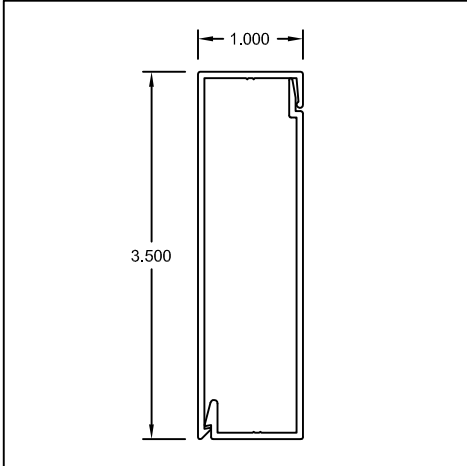

Part #: US019 / US049
Name: 1-1/2" x 2-1/4" Trim & Z-Clip

Part #: US186 / US187
Name: 1-1/2" x 2-1/2" Trim & Z-Clip

Part #: US098 / US099
Name: 1-5/8" x 3" Trim & Z-Clip

Part #: US054 / US055
Name: 1-3/4" x 1-3/4" Trim & Clip

Part #: US234 / US235
Name: 2" x 1-1/2" Trim & Clip

704 West Park Road
Union, MO 63084

TEL: (636) 583-7755
FAX: (636) 583-1937
WEB: www.gwextrusions.com

SNAP TRIM & CLIP

Part #: US180 / US181
Name: 2" x 2" Trim & Z-Clip

Part #: US188 / US189
Name: 2-1/4" x 2-1/2" Trim & Z-Clip

Part #: US190 / US191
Name: 2-1/4" x 3" Trim & Z-Clip

Part #: US014 / US020
Name: 2-5/8" x 1-1/2" Trim & Clip

Part #: US014 / US106
Name: 2-5/8" x 1-1/2" Hist. Trim/Clip

Part #: US203 / US204
Name: 3" x 3/4" Trim & Clip

Part #: CES090 / CES091
Name: 3-1/4" x 1-1/4" Trim & Clip

Part #: CES086 / CES087
Name: 3-1/2" x 1" Trim & Clip

Part #: US256 / US257
Name: 3-1/2" x 1-1/2" Trim & Clip