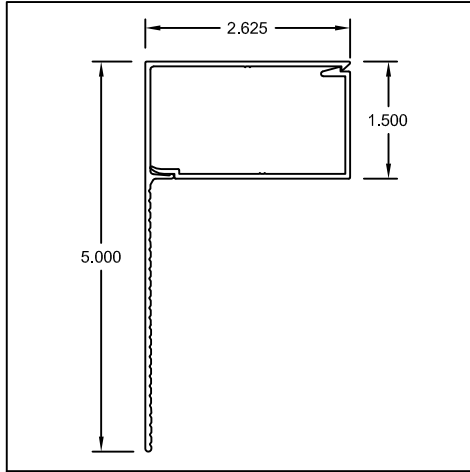

Part #: US188 / US189
Name: 2-1/4" x 2-1/2" Trim & Z-Clip

Part #: US190 / US191
Name: 2-1/4" x 3" Trim & Z-Clip

Part #: US014 / US020
Name: 2-5/8" x 1-1/2" Trim & Clip

Part #: US014 / US106
Name: 2-5/8" x 1-1/2" Hist. Trim/Clip

Part #: US203 / US204
Name: 3" x 3/4" Trim & Clip

Part #: CES090 / CES091
Name: 3-1/4" x 1-1/4" Trim & Clip

Part #: CES086 / CES087
Name: 3-1/2" x 1" Trim & Clip

Part #: US256 / US257
Name: 3-1/2" x 1-1/2" Trim & Clip

704 West Park Road
Union, MO 63084

TEL: (636) 583-7755
FAX: (636) 583-1937
WEB: www.gwextrusions.com

SNAP TRIM & CLIP

Part #: US029 / US030
Name: 4-1/4" x 2-1/4" Trim & Clip

Part #: US014 / US154
Name: 5" x 2-5/8" Trim & Clip