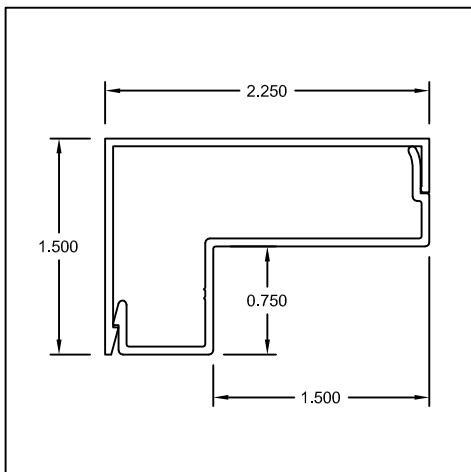

Part #: US284 / US285
Name: 1-1/4" x 2-3/4" Trim & Clip

Part #: US265 / US266
Name: 1-1/4" x 3-1/4" Trim & Clip

Part #: US198 / US199
Name: 1-3/8" x 7/8" Trim & Clip

704 West Park Road
Union, MO 63084

TEL: (636) 583-7755
FAX: (636) 583-1937
WEB: www.gwextrusions.com

SNAP TRIM & CLIP

Part #: US119 / US120
Name: 1-7/16" x 1-1/2" Trim & Z-Clip

Part #: US091 / US092
Name: 1-1/2" x 1-3/4" Trim & Z-Clip

Part #: US013 / US019
Name: 1-1/2" x 2-1/4" Trim & Z-Clip

Part #: US019 / US127
Name: 1-1/2" x 2-1/4" Trim & Z-Clip

Part #: US019 / US049
Name: 1-1/2" x 2-1/4" Trim & Z-Clip

Part #: US186 / US187
Name: 1-1/2" x 2-1/2" Trim & Z-Clip

Part #: US098 / US099
Name: 1-5/8" x 3" Trim & Z-Clip

Part #: US054 / US055
Name: 1-3/4" x 1-3/4" Trim & Clip

Part #: US188 / US189
Name: 2-1/4" x 2-1/2" Trim & Z-Clip

Part #: US190 / US191
Name: 2-1/4" x 3" Trim & Z-Clip

Part #: US014 / US020
Name: 2-5/8" x 1-1/2" Trim & Clip

Part #: US014 / US106
Name: 2-5/8" x 1-1/2" Hist. Trim/Clip