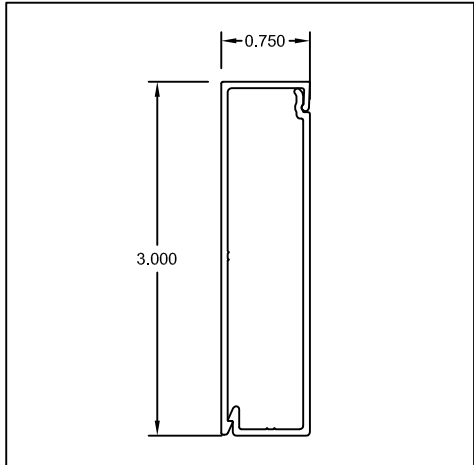

Part #: US019 / US049
Name: 1-1/2" x 2-1/4" Trim & Z-Clip

Part #: US186 / US187
Name: 1-1/2" x 2-1/2" Trim & Z-Clip

Part #: US098 / US099
Name: 1-5/8" x 3" Trim & Z-Clip

Part #: US054 / US055
Name: 1-3/4" x 1-3/4" Trim & Clip

Part #: US234 / US235
Name: 2" x 1-1/2" Trim & Clip

704 West Park Road
Union, MO 63084

TEL: (636) 583-7755
FAX: (636) 583-1937
WEB: www.gwextrusions.com

SNAP TRIM & CLIP

Part #: US180 / US181
Name: 2" x 2" Trim & Z-Clip

Part #: US188 / US189
Name: 2-1/4" x 2-1/2" Trim & Z-Clip

Part #: US190 / US191
Name: 2-1/4" x 3" Trim & Z-Clip

Part #: US014 / US020
Name: 2-5/8" x 1-1/2" Trim & Clip

Part #: US014 / US106
Name: 2-5/8" x 1-1/2" Hist. Trim/Clip

Part #: US203 / US204
Name: 3" x 3/4" Trim & Clip

Part #: CES090 / CES091
Name: 3-1/4" x 1-1/4" Trim & Clip

Part #: CES086 / CES087
Name: 3-1/2" x 1" Trim & Clip

Part #: US256 / US257
Name: 3-1/2" x 1-1/2" Trim & Clip