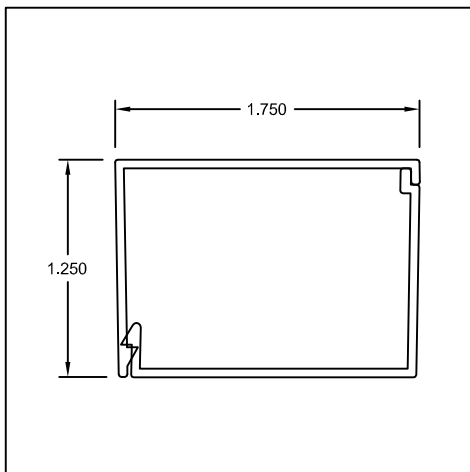

**704 West Park Road
Union, MO 63084**

TEL: (636) 583-7755
FAX: (636) 583-1937
WEB: www.gwextrusions.com

SNAP TRIM & CLIP

Part #: US157 / US158
Name: 1" x 4" Trim & Clip

Part #: US036 / US037
Name: 1-1/16" x 3" Fascia Trim/Clip

Part #: US242 / US243
Name: 1-1/4" x 5/8" Hist. Trim/Clip

Part #: US095 / US096
Name: 1-1/4" x 1-1/2" Trim & Clip

Part #: US033 / US034
Name: 1-1/4" x 1-3/4" Trim & Clip

Part #: US205 / US206
Name: 1-1/4" x 2-1/4" Trim & Clip