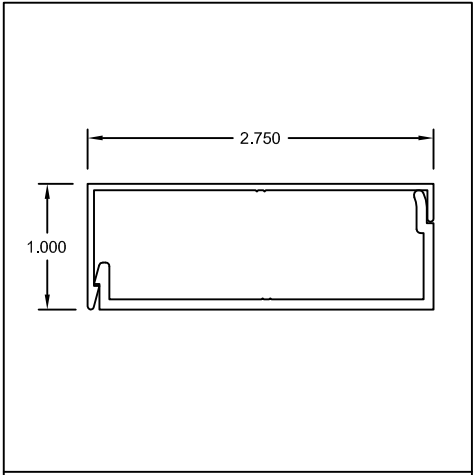

Part #: US015 / US065
Name: 1" x 1-13/16" Trim & Z-Clip

704 West Park Road
Union, MO 63084

TEL: (636) 583-7755
FAX: (636) 583-1937
WEB: www.gwextrusions.com

SNAP TRIM & CLIP

Part #: US011 / US017
Name: 1" x 2" Trim & Clip

Part #: US017 / US048
Name: 1" x 2" Trim & HD Clip

Part #: US031 / US032
Name: 1" x 2-1/4" Trim & Clip

Part #: US012 / US018
Name: 1" x 2-1/2" Trim & Clip

Part #: US093 / US094
Name: 1" x 2-3/4" Trim & Clip