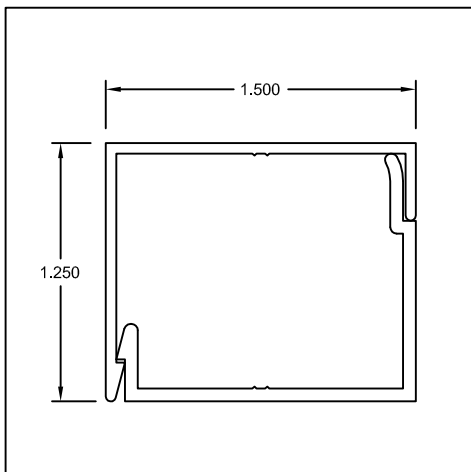

Part #: US151 / US152
Name: 1" x 3" Trim & Clip

Part #: US121 / US122
Name: 1" x 3-1/4" Trim & Clip

Part #: US121 / US138
Name: 1" x 3-1/4" Trim & Z-Clip

Part #: US286 / US287
Name: 1" x 3-1/2" Trim & Clip

**704 West Park Road
Union, MO 63084**

TEL: (636) 583-7755
FAX: (636) 583-1937
WEB: www.gwextrusions.com

SNAP TRIM & CLIP

Part #: US157 / US158
Name: 1" x 4" Trim & Clip

Part #: US036 / US037
Name: 1-1/16" x 3" Fascia Trim/Clip

Part #: US242 / US243
Name: 1-1/4" x 5/8" Hist. Trim/Clip

Part #: US095 / US096
Name: 1-1/4" x 1-1/2" Trim & Clip

Part #: US033 / US034
Name: 1-1/4" x 1-3/4" Trim & Clip

Part #: US205 / US206
Name: 1-1/4" x 2-1/4" Trim & Clip