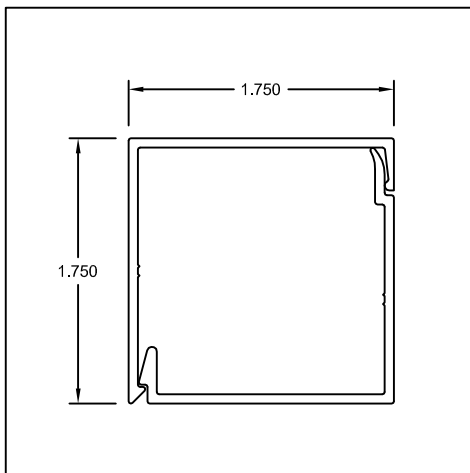

Part #: US284 / US285
Name: 1-1/4" x 2-3/4" Trim & Clip

Part #: US265 / US266
Name: 1-1/4" x 3-1/4" Trim & Clip

Part #: US198 / US199
Name: 1-3/8" x 7/8" Trim & Clip

704 West Park Road
Union, MO 63084

TEL: (636) 583-7755
FAX: (636) 583-1937
WEB: www.gwextrusions.com

SNAP TRIM & CLIP

Part #: US119 / US120
Name: 1-7/16" x 1-1/2" Trim & Z-Clip

Part #: US091 / US092
Name: 1-1/2" x 1-3/4" Trim & Z-Clip

Part #: US013 / US019
Name: 1-1/2" x 2-1/4" Trim & Z-Clip

Part #: US019 / US127
Name: 1-1/2" x 2-1/4" Trim & Z-Clip

Part #: US019 / US049
Name: 1-1/2" x 2-1/4" Trim & Z-Clip

Part #: US186 / US187
Name: 1-1/2" x 2-1/2" Trim & Z-Clip

Part #: US098 / US099
Name: 1-5/8" x 3" Trim & Z-Clip

Part #: US054 / US055
Name: 1-3/4" x 1-3/4" Trim & Clip

Part #: US188 / US189
Name: 2-1/4" x 2-1/2" Trim & Z-Clip

Part #: US190 / US191
Name: 2-1/4" x 3" Trim & Z-Clip

Part #: US014 / US020
Name: 2-5/8" x 1-1/2" Trim & Clip

Part #: US014 / US106
Name: 2-5/8" x 1-1/2" Hist. Trim/Clip