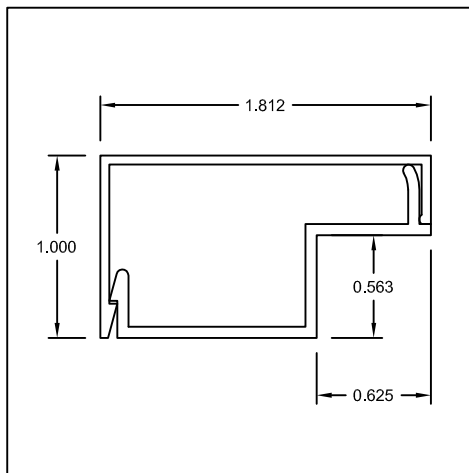

SNAP TRIM & CLIP

Part #: CES084 / CES085
Name: 1/2" x 2" Trim & Clip

Part #: US135 / US136
Name: 3/4" x 1-3/4" Trim & Z-Clip

Part #: US010 / US016
Name: 1" x 1" Trim & Clip

Part #: CES088 / CES089
Name: 1" x 1" Trim & Clip

Part #: US010 / US123
Name: 1" x 1" Historical Trim & Clip

Part #: US068 / US069
Name: 1" x 1-1/2" Trim & Clip

Part #: US046 / US069
Name: 1" x 1-1/2" Trim & Z-Clip

Part #: US009 / US015
Name: 1" x 1-13/16" Trim & Clip