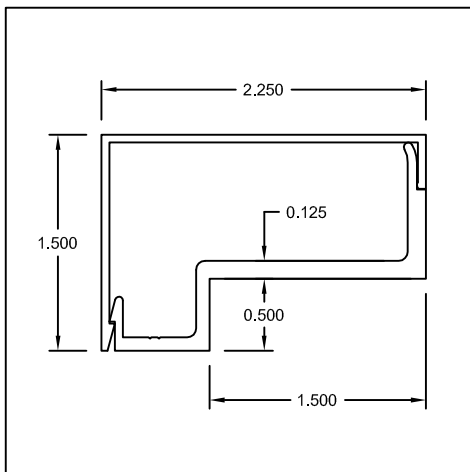

SNAP TRIM & CLIP

Part #: US119 / US120
Name: 1-7/16" x 1-1/2" Trim & Z-Clip

Part #: US091 / US092
Name: 1-1/2" x 1-3/4" Trim & Z-Clip

Part #: US013 / US019
Name: 1-1/2" x 2-1/4" Trim & Z-Clip

Part #: US019 / US127
Name: 1-1/2" x 2-1/4" Trim & Z-Clip

Part #: US019 / US049
Name: 1-1/2" x 2-1/4" Trim & Z-Clip

Part #: US186 / US187
Name: 1-1/2" x 2-1/2" Trim & Z-Clip

Part #: US098 / US099
Name: 1-5/8" x 3" Trim & Z-Clip

Part #: US054 / US055
Name: 1-3/4" x 1-3/4" Trim & Clip