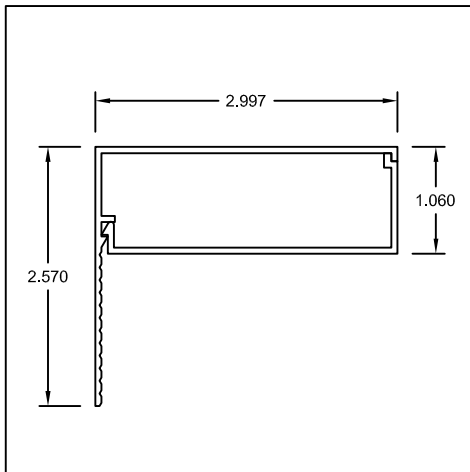

Part #: US151 / US152
Name: 1" x 3" Trim & Clip

Part #: US121 / US122
Name: 1" x 3-1/4" Trim & Clip

Part #: US121 / US138
Name: 1" x 3-1/4" Trim & Z-Clip

Part #: US286 / US287
Name: 1" x 3-1/2" Trim & Clip

**704 West Park Road
Union, MO 63084**

TEL: (636) 583-7755
FAX: (636) 583-1937
WEB: www.gwextrusions.com

SNAP TRIM & CLIP

Part #: US157 / US158
Name: 1" x 4" Trim & Clip

Part #: US036 / US037
Name: 1-1/16" x 3" Fascia Trim/Clip