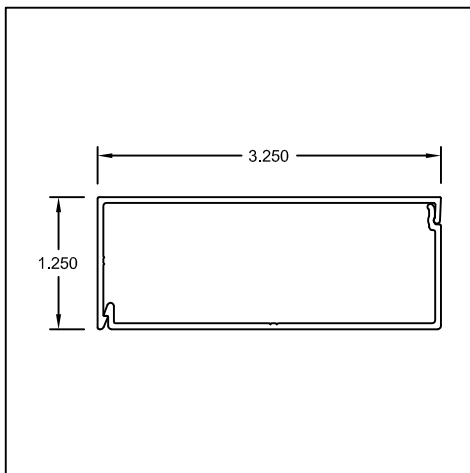

Part #: US242 / US243
Name: 1-1/4" x 5/8" Hist. Trim/Clip

Part #: US095 / US096
Name: 1-1/4" x 1-1/2" Trim & Clip

Part #: US033 / US034
Name: 1-1/4" x 1-3/4" Trim & Clip

Part #: US205 / US206
Name: 1-1/4" x 2-1/4" Trim & Clip

Part #: US284 / US285
Name: 1-1/4" x 2-3/4" Trim & Clip

Part #: US265 / US266
Name: 1-1/4" x 3-1/4" Trim & Clip

Part #: US198 / US199
Name: 1-3/8" x 7/8" Trim & Clip

704 West Park Road
Union, MO 63084

TEL: (636) 583-7755
FAX: (636) 583-1937
WEB: www.gwextrusions.com