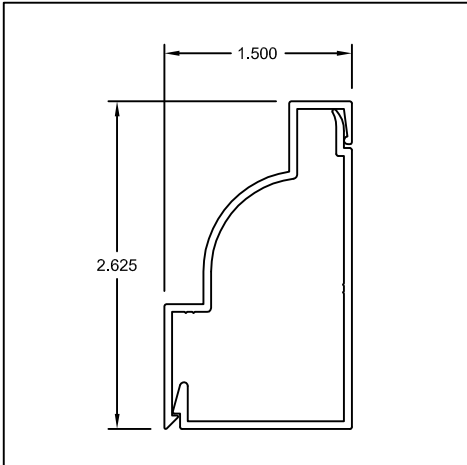

Part #: US019 / US049
Name: 1-1/2" x 2-1/4" Trim & Z-Clip

Part #: US186 / US187
Name: 1-1/2" x 2-1/2" Trim & Z-Clip

Part #: US098 / US099
Name: 1-5/8" x 3" Trim & Z-Clip

Part #: US054 / US055
Name: 1-3/4" x 1-3/4" Trim & Clip

Part #: US234 / US235
Name: 2" x 1-1/2" Trim & Clip

704 West Park Road
Union, MO 63084

TEL: (636) 583-7755
FAX: (636) 583-1937
WEB: www.gwextrusions.com

SNAP TRIM & CLIP

Part #: US180 / US181
Name: 2" x 2" Trim & Z-Clip

Part #: US188 / US189
Name: 2-1/4" x 2-1/2" Trim & Z-Clip

Part #: US190 / US191
Name: 2-1/4" x 3" Trim & Z-Clip

Part #: US014 / US020
Name: 2-5/8" x 1-1/2" Trim & Clip

Part #: US014 / US106
Name: 2-5/8" x 1-1/2" Hist. Trim/Clip

Part #: US203 / US204
Name: 3" x 3/4" Trim & Clip

Part #: CES090 / CES091
Name: 3-1/4" x 1-1/4" Trim & Clip

Part #: CES086 / CES087
Name: 3-1/2" x 1" Trim & Clip

Part #: US256 / US257
Name: 3-1/2" x 1-1/2" Trim & Clip