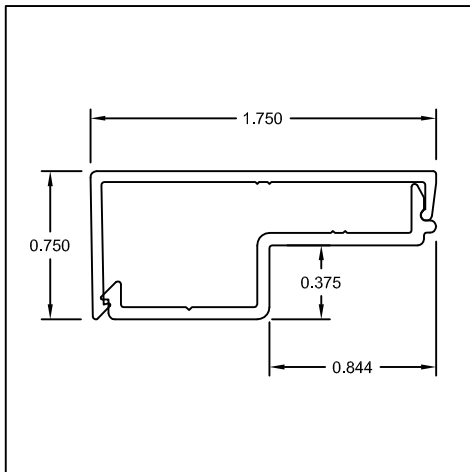

SNAP TRIM & CLIP

Part #: CES084 / CES085
Name: 1/2" x 2" Trim & Clip

Part #: US135 / US136
Name: 3/4" x 1-3/4" Trim & Z-Clip

Part #: US010 / US016
Name: 1" x 1" Trim & Clip

Part #: CES088 / CES089
Name: 1" x 1" Trim & Clip