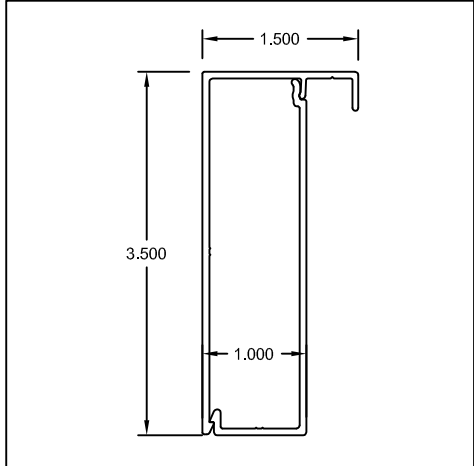

Part #: US019 / US049
Name: 1-1/2" x 2-1/4" Trim & Z-Clip

Part #: US186 / US187
Name: 1-1/2" x 2-1/2" Trim & Z-Clip

Part #: US098 / US099
Name: 1-5/8" x 3" Trim & Z-Clip

Part #: US054 / US055
Name: 1-3/4" x 1-3/4" Trim & Clip

Part #: US234 / US235
Name: 2" x 1-1/2" Trim & Clip

704 West Park Road
Union, MO 63084

TEL: (636) 583-7755
FAX: (636) 583-1937
WEB: www.gwextrusions.com

SNAP TRIM & CLIP

Part #: US180 / US181
Name: 2" x 2" Trim & Z-Clip

Part #: US188 / US189
Name: 2-1/4" x 2-1/2" Trim & Z-Clip

Part #: US190 / US191
Name: 2-1/4" x 3" Trim & Z-Clip

Part #: US014 / US020
Name: 2-5/8" x 1-1/2" Trim & Clip

Part #: US014 / US106
Name: 2-5/8" x 1-1/2" Hist. Trim/Clip

Part #: US203 / US204
Name: 3" x 3/4" Trim & Clip

Part #: CES090 / CES091
Name: 3-1/4" x 1-1/4" Trim & Clip

Part #: CES086 / CES087
Name: 3-1/2" x 1" Trim & Clip

Part #: US256 / US257
Name: 3-1/2" x 1-1/2" Trim & Clip