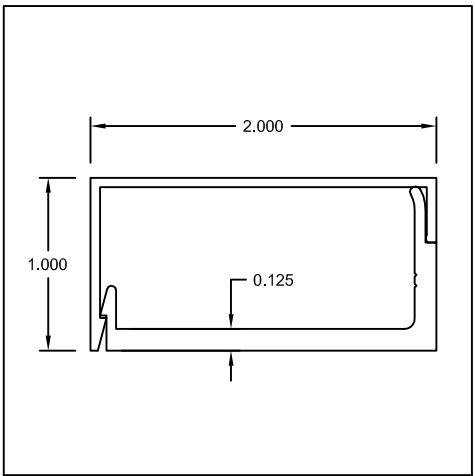

Part #: US015 / US065
Name: 1" x 1-13/16" Trim & Z-Clip

704 West Park Road
Union, MO 63084

TEL: (636) 583-7755
FAX: (636) 583-1937
WEB: www.gwextrusions.com

SNAP TRIM & CLIP

Part #: US011 / US017
Name: 1" x 2" Trim & Clip

Part #: US017 / US048
Name: 1" x 2" Trim & HD Clip

Part #: US031 / US032
Name: 1" x 2-1/4" Trim & Clip

Part #: US012 / US018
Name: 1" x 2-1/2" Trim & Clip

Part #: US093 / US094
Name: 1" x 2-3/4" Trim & Clip