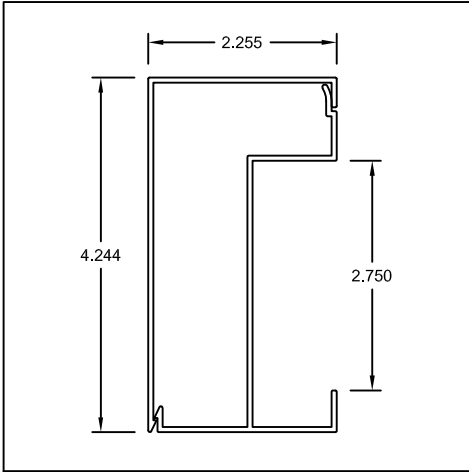

Part #: US188 / US189
Name: 2-1/4" x 2-1/2" Trim & Z-Clip

Part #: US190 / US191
Name: 2-1/4" x 3" Trim & Z-Clip

Part #: US014 / US020
Name: 2-5/8" x 1-1/2" Trim & Clip

Part #: US014 / US106
Name: 2-5/8" x 1-1/2" Hist. Trim/Clip

Part #: US203 / US204
Name: 3" x 3/4" Trim & Clip

Part #: CES090 / CES091
Name: 3-1/4" x 1-1/4" Trim & Clip

Part #: CES086 / CES087
Name: 3-1/2" x 1" Trim & Clip

Part #: US256 / US257
Name: 3-1/2" x 1-1/2" Trim & Clip

704 West Park Road
Union, MO 63084

TEL: (636) 583-7755
FAX: (636) 583-1937
WEB: www.gwextrusions.com

SNAP TRIM & CLIP

Part #: US029 / US030
Name: 4-1/4" x 2-1/4" Trim & Clip

Part #: US014 / US154
Name: 5" x 2-5/8" Trim & Clip