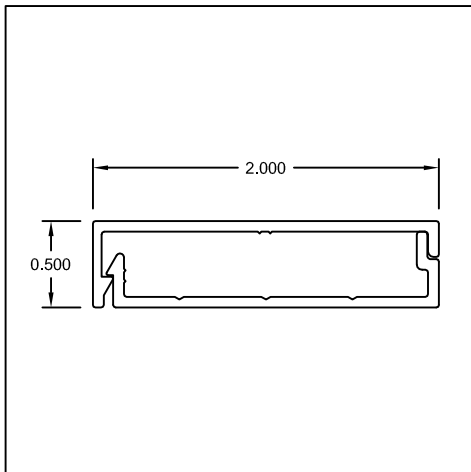

SNAP TRIM & CLIP

Part #: CES084 / CES085
Name: 1/2" x 2" Trim & Clip

Part #: US135 / US136
Name: 3/4" x 1-3/4" Trim & Z-Clip

Part #: US010 / US016
Name: 1" x 1" Trim & Clip

Part #: CES088 / CES089
Name: 1" x 1" Trim & Clip