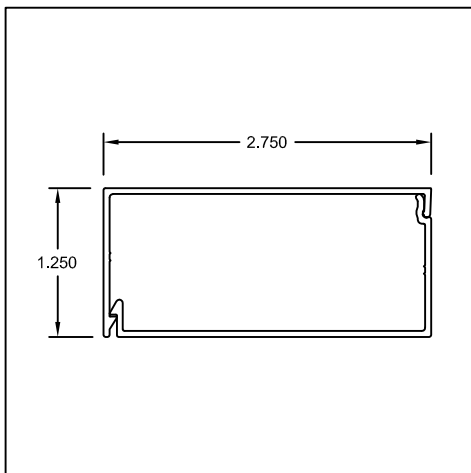

**704 West Park Road
Union, MO 63084**

TEL: (636) 583-7755
FAX: (636) 583-1937
WEB: www.gwextrusions.com

SNAP TRIM & CLIP

Part #: US157 / US158
Name: 1" x 4" Trim & Clip

Part #: US036 / US037
Name: 1-1/16" x 3" Fascia Trim/Clip

Part #: US242 / US243
Name: 1-1/4" x 5/8" Hist. Trim/Clip

Part #: US095 / US096
Name: 1-1/4" x 1-1/2" Trim & Clip

Part #: US033 / US034
Name: 1-1/4" x 1-3/4" Trim & Clip

Part #: US205 / US206
Name: 1-1/4" x 2-1/4" Trim & Clip

Part #: US284 / US285
Name: 1-1/4" x 2-3/4" Trim & Clip

Part #: US265 / US266
Name: 1-1/4" x 3-1/4" Trim & Clip

Part #: US198 / US199
Name: 1-3/8" x 7/8" Trim & Clip

704 West Park Road
Union, MO 63084

TEL: (636) 583-7755
FAX: (636) 583-1937
WEB: www.gwextrusions.com