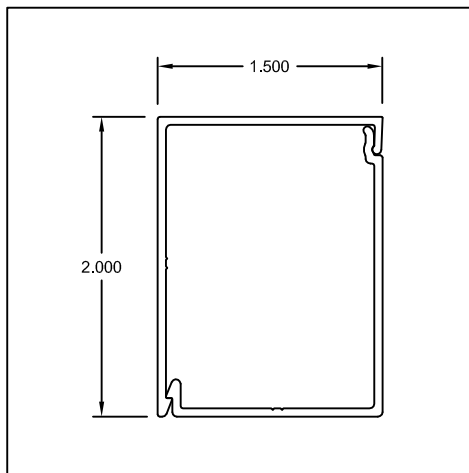

SNAP TRIM & CLIP

Part #: US119 / US120
Name: 1-7/16" x 1-1/2" Trim & Z-Clip

Part #: US091 / US092
Name: 1-1/2" x 1-3/4" Trim & Z-Clip

Part #: US013 / US019
Name: 1-1/2" x 2-1/4" Trim & Z-Clip

Part #: US019 / US127
Name: 1-1/2" x 2-1/4" Trim & Z-Clip

Part #: US019 / US049
Name: 1-1/2" x 2-1/4" Trim & Z-Clip

Part #: US186 / US187
Name: 1-1/2" x 2-1/2" Trim & Z-Clip

Part #: US098 / US099
Name: 1-5/8" x 3" Trim & Z-Clip

Part #: US054 / US055
Name: 1-3/4" x 1-3/4" Trim & Clip

Part #: US234 / US235
Name: 2" x 1-1/2" Trim & Clip

704 West Park Road
Union, MO 63084

TEL: (636) 583-7755
FAX: (636) 583-1937
WEB: www.gwextrusions.com

SNAP TRIM & CLIP

Part #: US180 / US181
Name: 2" x 2" Trim & Z-Clip

Part #: US188 / US189
Name: 2-1/4" x 2-1/2" Trim & Z-Clip

Part #: US190 / US191
Name: 2-1/4" x 3" Trim & Z-Clip

Part #: US014 / US020
Name: 2-5/8" x 1-1/2" Trim & Clip

Part #: US014 / US106
Name: 2-5/8" x 1-1/2" Hist. Trim/Clip