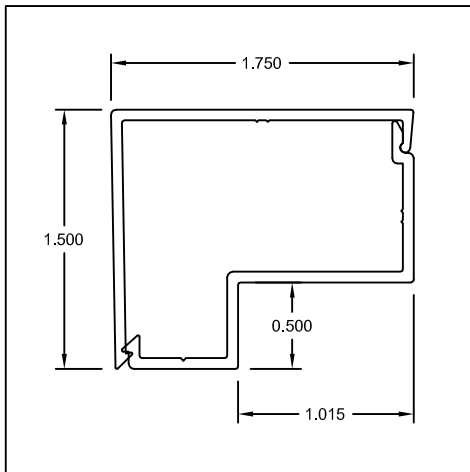

Part #: US242 / US243
Name: 1-1/4" x 5/8" Hist. Trim/Clip

Part #: US095 / US096
Name: 1-1/4" x 1-1/2" Trim & Clip

Part #: US033 / US034
Name: 1-1/4" x 1-3/4" Trim & Clip

Part #: US205 / US206
Name: 1-1/4" x 2-1/4" Trim & Clip

Part #: US284 / US285
Name: 1-1/4" x 2-3/4" Trim & Clip

Part #: US265 / US266
Name: 1-1/4" x 3-1/4" Trim & Clip

Part #: US198 / US199
Name: 1-3/8" x 7/8" Trim & Clip

704 West Park Road
Union, MO 63084

TEL: (636) 583-7755
FAX: (636) 583-1937
WEB: www.gwextrusions.com

SNAP TRIM & CLIP

Part #: US119 / US120
Name: 1-7/16" x 1-1/2" Trim & Z-Clip

Part #: US091 / US092
Name: 1-1/2" x 1-3/4" Trim & Z-Clip

Part #: US013 / US019
Name: 1-1/2" x 2-1/4" Trim & Z-Clip

Part #: US019 / US127
Name: 1-1/2" x 2-1/4" Trim & Z-Clip