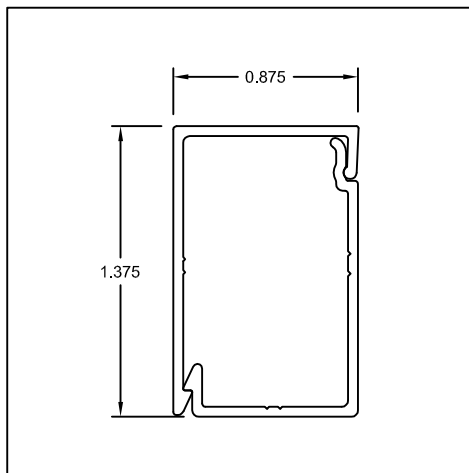

**704 West Park Road
Union, MO 63084**

TEL: (636) 583-7755
FAX: (636) 583-1937
WEB: www.gwextrusions.com

SNAP TRIM & CLIP

Part #: US157 / US158
Name: 1" x 4" Trim & Clip

Part #: US036 / US037
Name: 1-1/16" x 3" Fascia Trim/Clip

Part #: US242 / US243
Name: 1-1/4" x 5/8" Hist. Trim/Clip

Part #: US095 / US096
Name: 1-1/4" x 1-1/2" Trim & Clip

Part #: US033 / US034
Name: 1-1/4" x 1-3/4" Trim & Clip

Part #: US205 / US206
Name: 1-1/4" x 2-1/4" Trim & Clip

Part #: US284 / US285
Name: 1-1/4" x 2-3/4" Trim & Clip

Part #: US265 / US266
Name: 1-1/4" x 3-1/4" Trim & Clip

Part #: US198 / US199
Name: 1-3/8" x 7/8" Trim & Clip

704 West Park Road
Union, MO 63084

TEL: (636) 583-7755
FAX: (636) 583-1937
WEB: www.gwextrusions.com