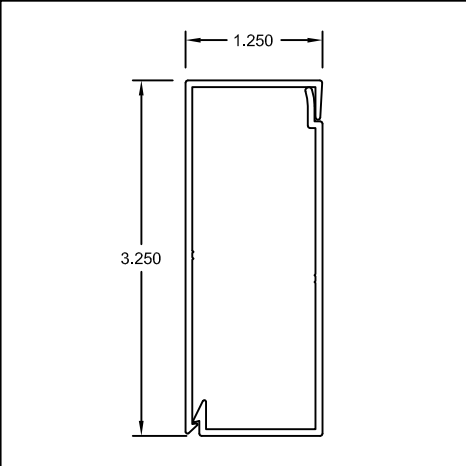

Part #: US019 / US049
Name: 1-1/2" x 2-1/4" Trim & Z-Clip

Part #: US186 / US187
Name: 1-1/2" x 2-1/2" Trim & Z-Clip

Part #: US098 / US099
Name: 1-5/8" x 3" Trim & Z-Clip

Part #: US054 / US055
Name: 1-3/4" x 1-3/4" Trim & Clip

Part #: US234 / US235
Name: 2" x 1-1/2" Trim & Clip

704 West Park Road
Union, MO 63084

TEL: (636) 583-7755
FAX: (636) 583-1937
WEB: www.gwextrusions.com

SNAP TRIM & CLIP

Part #: US180 / US181
Name: 2" x 2" Trim & Z-Clip

Part #: US188 / US189
Name: 2-1/4" x 2-1/2" Trim & Z-Clip

Part #: US190 / US191
Name: 2-1/4" x 3" Trim & Z-Clip

Part #: US014 / US020
Name: 2-5/8" x 1-1/2" Trim & Clip

Part #: US014 / US106
Name: 2-5/8" x 1-1/2" Hist. Trim/Clip

Part #: US203 / US204
Name: 3" x 3/4" Trim & Clip

Part #: CES090 / CES091
Name: 3-1/4" x 1-1/4" Trim & Clip

Part #: CES086 / CES087
Name: 3-1/2" x 1" Trim & Clip

Part #: US256 / US257
Name: 3-1/2" x 1-1/2" Trim & Clip