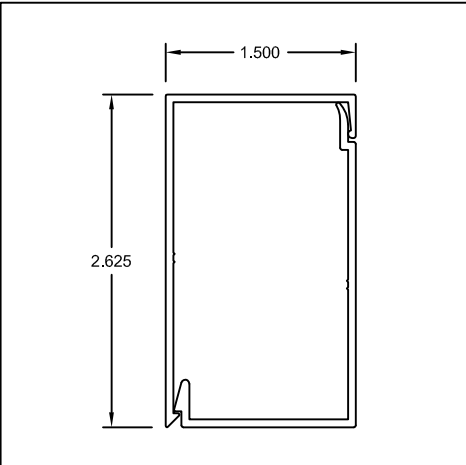

Part #: US019 / US049
Name: 1-1/2" x 2-1/4" Trim & Z-Clip

Part #: US186 / US187
Name: 1-1/2" x 2-1/2" Trim & Z-Clip

Part #: US098 / US099
Name: 1-5/8" x 3" Trim & Z-Clip

Part #: US054 / US055
Name: 1-3/4" x 1-3/4" Trim & Clip

Part #: US234 / US235
Name: 2" x 1-1/2" Trim & Clip

704 West Park Road
Union, MO 63084

TEL: (636) 583-7755
FAX: (636) 583-1937
WEB: www.gwextrusions.com

SNAP TRIM & CLIP

Part #: US180 / US181
Name: 2" x 2" Trim & Z-Clip

Part #: US188 / US189
Name: 2-1/4" x 2-1/2" Trim & Z-Clip

Part #: US190 / US191
Name: 2-1/4" x 3" Trim & Z-Clip

Part #: US014 / US020
Name: 2-5/8" x 1-1/2" Trim & Clip

Part #: US014 / US106
Name: 2-5/8" x 1-1/2" Hist. Trim/Clip