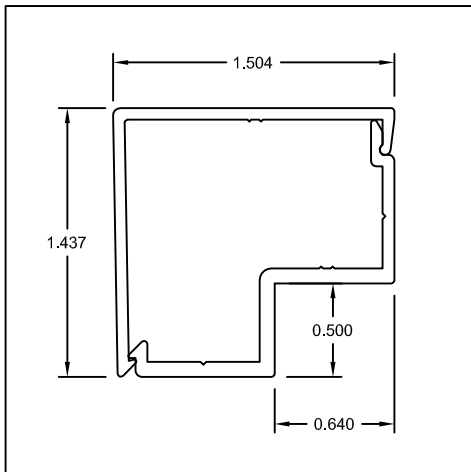

Part #: US242 / US243
Name: 1-1/4" x 5/8" Hist. Trim/Clip

Part #: US095 / US096
Name: 1-1/4" x 1-1/2" Trim & Clip

Part #: US033 / US034
Name: 1-1/4" x 1-3/4" Trim & Clip

Part #: US205 / US206
Name: 1-1/4" x 2-1/4" Trim & Clip

Part #: US284 / US285
Name: 1-1/4" x 2-3/4" Trim & Clip

Part #: US265 / US266
Name: 1-1/4" x 3-1/4" Trim & Clip

Part #: US198 / US199
Name: 1-3/8" x 7/8" Trim & Clip

704 West Park Road
Union, MO 63084

TEL: (636) 583-7755
FAX: (636) 583-1937
WEB: www.gwextrusions.com

SNAP TRIM & CLIP

Part #: US119 / US120
Name: 1-7/16" x 1-1/2" Trim & Z-Clip

Part #: US091 / US092
Name: 1-1/2" x 1-3/4" Trim & Z-Clip

Part #: US013 / US019
Name: 1-1/2" x 2-1/4" Trim & Z-Clip

Part #: US019 / US127
Name: 1-1/2" x 2-1/4" Trim & Z-Clip

Part #: US019 / US049
Name: 1-1/2" x 2-1/4" Trim & Z-Clip

Part #: US186 / US187
Name: 1-1/2" x 2-1/2" Trim & Z-Clip

Part #: US098 / US099
Name: 1-5/8" x 3" Trim & Z-Clip

Part #: US054 / US055
Name: 1-3/4" x 1-3/4" Trim & Clip