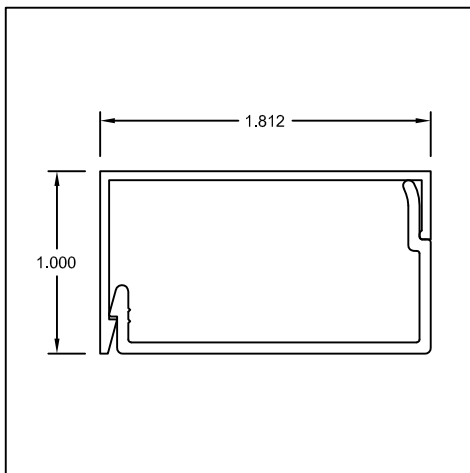

SNAP TRIM & CLIP

Part #: CES084 / CES085
Name: 1/2" x 2" Trim & Clip

Part #: US135 / US136
Name: 3/4" x 1-3/4" Trim & Z-Clip

Part #: US010 / US016
Name: 1" x 1" Trim & Clip

Part #: CES088 / CES089
Name: 1" x 1" Trim & Clip

Part #: US010 / US123
Name: 1" x 1" Historical Trim & Clip

Part #: US068 / US069
Name: 1" x 1-1/2" Trim & Clip

Part #: US046 / US069
Name: 1" x 1-1/2" Trim & Z-Clip

Part #: US009 / US015
Name: 1" x 1-13/16" Trim & Clip