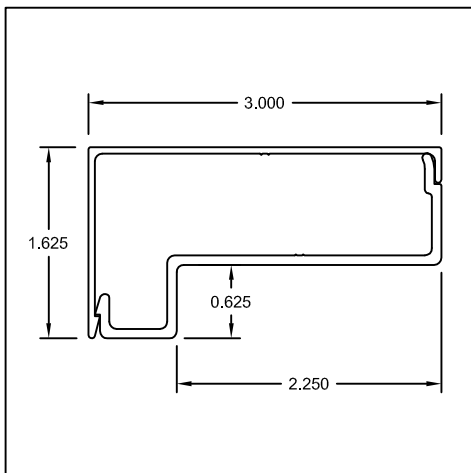

Part #: US284 / US285
Name: 1-1/4" x 2-3/4" Trim & Clip

Part #: US265 / US266
Name: 1-1/4" x 3-1/4" Trim & Clip

Part #: US198 / US199
Name: 1-3/8" x 7/8" Trim & Clip

704 West Park Road
Union, MO 63084

TEL: (636) 583-7755
FAX: (636) 583-1937
WEB: www.gwextrusions.com

SNAP TRIM & CLIP

Part #: US119 / US120
Name: 1-7/16" x 1-1/2" Trim & Z-Clip

Part #: US091 / US092
Name: 1-1/2" x 1-3/4" Trim & Z-Clip

Part #: US013 / US019
Name: 1-1/2" x 2-1/4" Trim & Z-Clip

Part #: US019 / US127
Name: 1-1/2" x 2-1/4" Trim & Z-Clip

Part #: US019 / US049
Name: 1-1/2" x 2-1/4" Trim & Z-Clip

Part #: US186 / US187
Name: 1-1/2" x 2-1/2" Trim & Z-Clip

Part #: US098 / US099
Name: 1-5/8" x 3" Trim & Z-Clip

Part #: US054 / US055
Name: 1-3/4" x 1-3/4" Trim & Clip

Part #: US188 / US189
Name: 2-1/4" x 2-1/2" Trim & Z-Clip

Part #: US190 / US191
Name: 2-1/4" x 3" Trim & Z-Clip

Part #: US014 / US020
Name: 2-5/8" x 1-1/2" Trim & Clip

Part #: US014 / US106
Name: 2-5/8" x 1-1/2" Hist. Trim/Clip