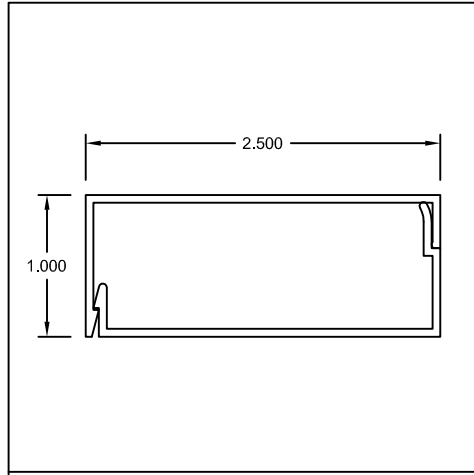

Part #: US015 / US065
Name: 1" x 1-13/16" Trim & Z-Clip

704 West Park Road
Union, MO 63084

TEL: (636) 583-7755
FAX: (636) 583-1937
WEB: www.gwextrusions.com

SNAP TRIM & CLIP

Part #: US011 / US017
Name: 1" x 2" Trim & Clip

Part #: US017 / US048
Name: 1" x 2" Trim & HD Clip

Part #: US031 / US032
Name: 1" x 2-1/4" Trim & Clip

Part #: US012 / US018
Name: 1" x 2-1/2" Trim & Clip

Part #: US093 / US094
Name: 1" x 2-3/4" Trim & Clip