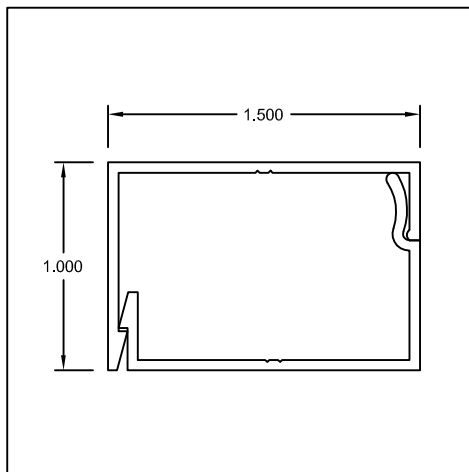

SNAP TRIM & CLIP

Part #: CES084 / CES085
Name: 1/2" x 2" Trim & Clip

Part #: US135 / US136
Name: 3/4" x 1-3/4" Trim & Z-Clip

Part #: US010 / US016
Name: 1" x 1" Trim & Clip

Part #: CES088 / CES089
Name: 1" x 1" Trim & Clip

Part #: US010 / US123
Name: 1" x 1" Historical Trim & Clip

Part #: US068 / US069
Name: 1" x 1-1/2" Trim & Clip

Part #: US046 / US069
Name: 1" x 1-1/2" Trim & Z-Clip

Part #: US009 / US015
Name: 1" x 1-13/16" Trim & Clip