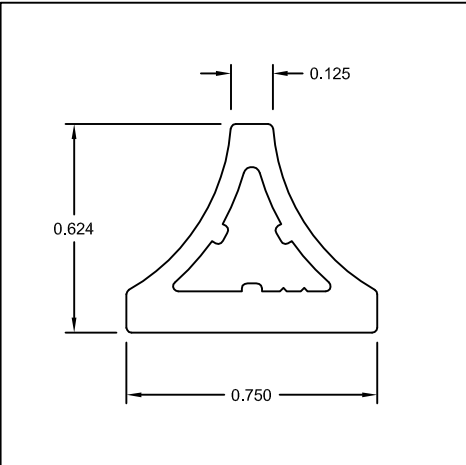

TEL: (636) 583-7755
FAX: (636) 583-1937
WEB: www.gwextrusions.com

APPLIED MUNTIN GRIDS

Part #: US105
Name: 3/8" X 2" Muntin Grid

Part #: US124
Name: 3/8" X 2-1/4" Muntin Grid

Part #: CES080
Name: 1/2" X 15/16" Muntin Grid