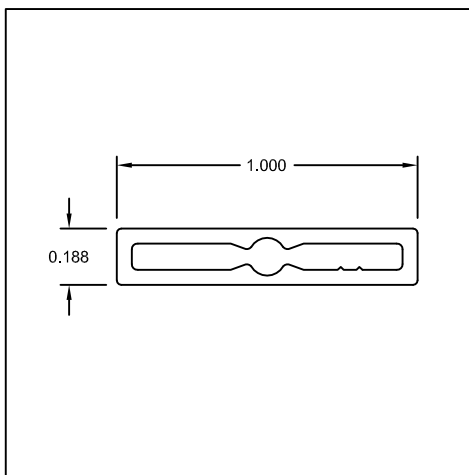

Part #: CES079
Name: 3/16" X 1" Muntin Grid