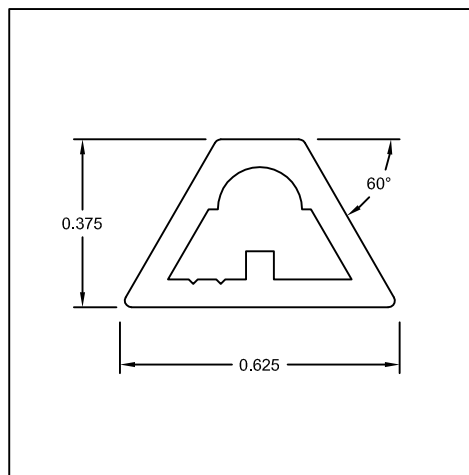

Part #: US022
Name: 3/8" X 5/8" Muntin Grid