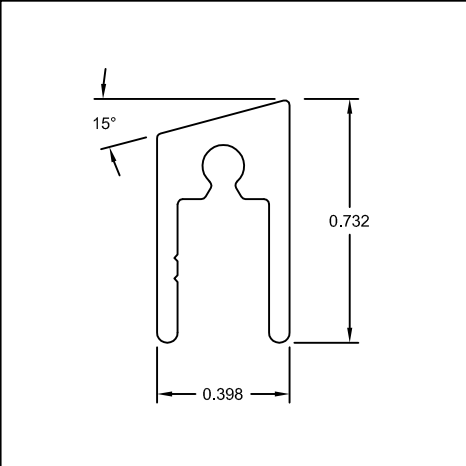

Part #: US024
Name: 3/8" X 3/4" Muntin Frame