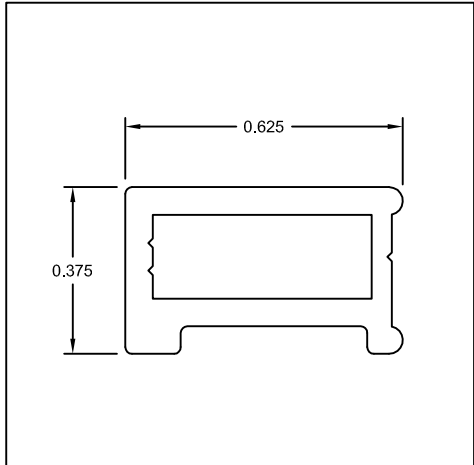

Part #: US021
Name: 3/8" X 5/8" Muntin Frame