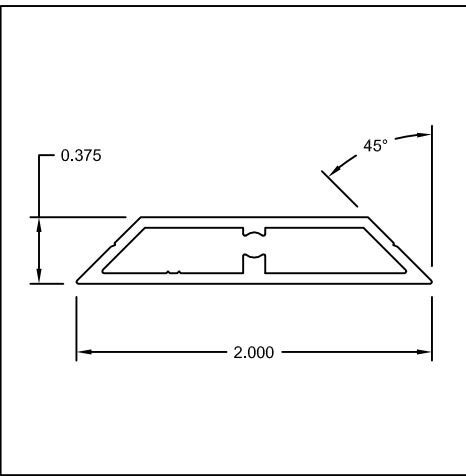

APPLIED MUNTIN GRIDS

Part #: US105
Name: 3/8" X 2" Muntin Grid