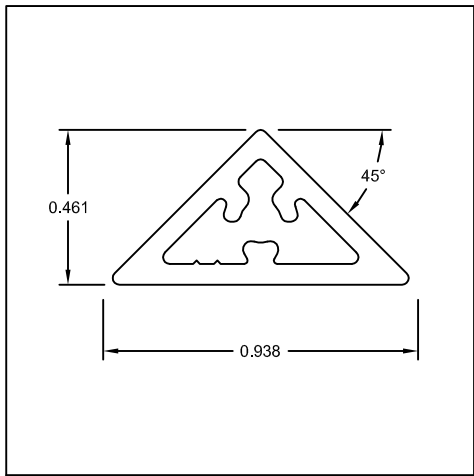

TEL: (636) 583-7755
FAX: (636) 583-1937
WEB: www.gwextrusions.com

APPLIED MUNTIN GRIDS

Part #: US105
Name: 3/8" X 2" Muntin Grid

Part #: US124
Name: 3/8" X 2-1/4" Muntin Grid

Part #: CES080
Name: 1/2" X 15/16" Muntin Grid