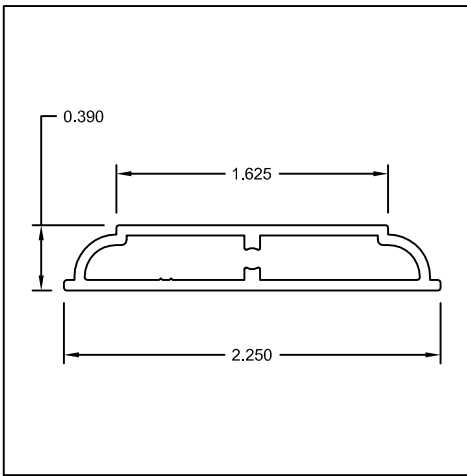

Part #: US124
Name: 3/8" X 2-1/4" Muntin Grid