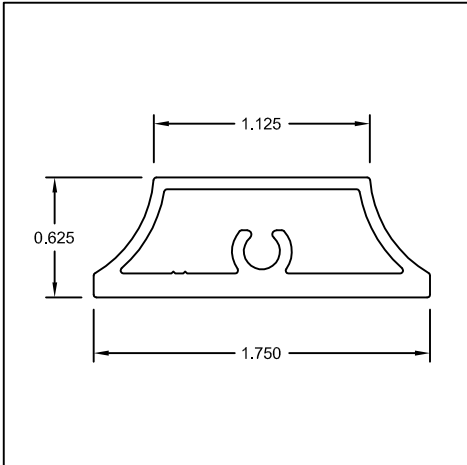

Part #: CES083
Name: 5/8" X 1-3/4" Muntin Grid