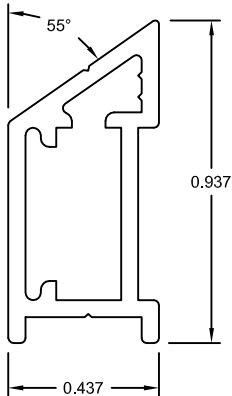

Part #: CES078
Name: 5/8" X 3/4" Muntin Grid

Part #: CES083
Name: 5/8" X 1-3/4" Muntin Grid

Part #: US021
Name: 3/8" X 5/8" Muntin Frame

Part #: US024
Name: 3/8" X 3/4" Muntin Frame

Part #: US129
Name: 3/8" X 3/4" Muntin Frame

Part #: US183
Name: 3/8" X 7/8" Muntin Frame

704 West Park Road
Union, MO 63084

TEL: (636) 583-7755
FAX: (636) 583-1937
WEB: www.gwextrusions.com

APPLIED MUNTIN GRIDS

Part #: US238

Name: 3/8" X 1-3/4" Muntin Frame

Part #: US089

Name: 7/16" X 15/16" Muntin Frame

Part #: US090

Name: 7/16" X 1-3/4" Muntin Frame