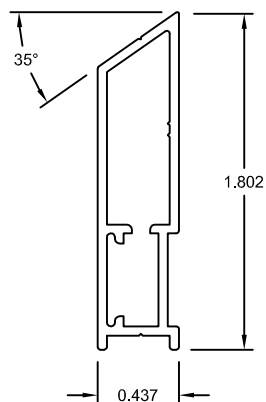

Part #: CES078
Name: 5/8" X 3/4" Muntin Grid

Part #: CES083
Name: 5/8" X 1-3/4" Muntin Grid

Part #: US021
Name: 3/8" X 5/8" Muntin Frame

Part #: US024
Name: 3/8" X 3/4" Muntin Frame

Part #: US129
Name: 3/8" X 3/4" Muntin Frame

Part #: US183
Name: 3/8" X 7/8" Muntin Frame

704 West Park Road
Union, MO 63084

TEL: (636) 583-7755
FAX: (636) 583-1937
WEB: www.gwextrusions.com

APPLIED MUNTIN GRIDS

Part #: US238

Name: 3/8" X 1-3/4" Muntin Frame

Part #: US089

Name: 7/16" X 15/16" Muntin Frame

Part #: US090

Name: 7/16" X 1-3/4" Muntin Frame