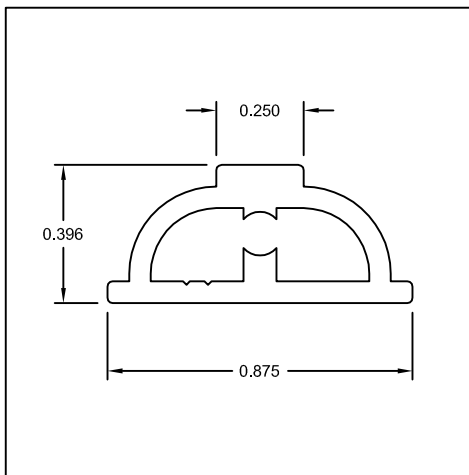

Part #: US023
Name: 3/8" X 7/8" Muntin Grid