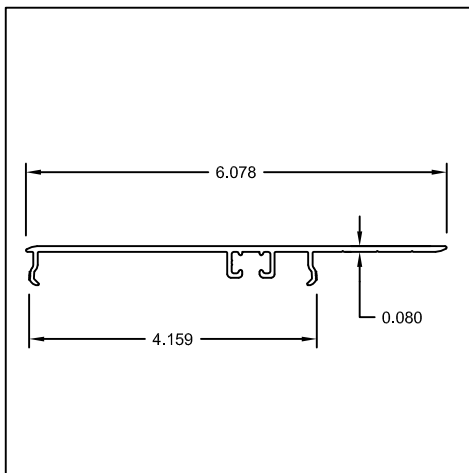

Part #: US218
Name: 4-1/4" (Frame) Anchor Clip