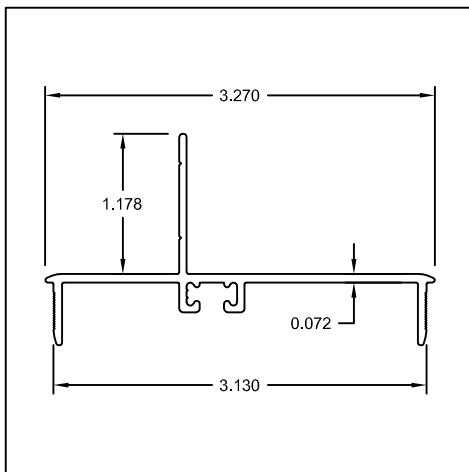

ANCHOR CLIPS

Part #: US008
Name: 2-1/4" (Frame) Anchor Clip

Part #: US006
Name: 3-1/4" (Frame) Anchor Clip

Part #: US007
Name: 3-1/4" (Frame) Anchor Clip

Part #: US225
Name: 3-1/4" (Frame) Anchor Clip

Part #: US241
Name: 3-1/4" Anchor w/ Nail Fin

Part #: US103
Name: 4-1/4" (Frame) Anchor Clip

Part #: US128
Name: 4-1/4" (Frame) Anchor Clip

Part #: US218
Name: 4-1/4" (Frame) Anchor Clip

Part #: US088
Name: 2-3/4" Sill Anchor Clip

704 West Park Road
Union, MO 63084