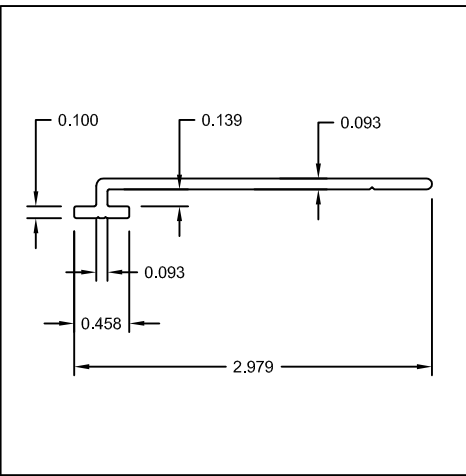

Part #: US103
Name: 4-1/4" (Frame) Anchor Clip

Part #: US128
Name: 4-1/4" (Frame) Anchor Clip

Part #: US218
Name: 4-1/4" (Frame) Anchor Clip

Part #: US088
Name: 2-3/4" Sill Anchor Clip

704 West Park Road
Union, MO 63084

TEL: (636) 583-7755
FAX: (636) 583-1937
WEB: www.gwextrusions.com

ANCHOR CLIPS

Part #: US144
Name: 3" Anchor Clip

Part #: US267
Name: 3-1/2" Offset Anchor Clip

Part #: US212
Name: 4" Anchor Clip

Part #: US251
Name: 4-3/8" Anchor Clip