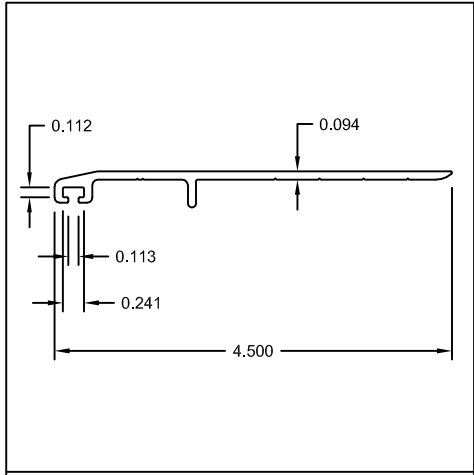

TEL: (636) 583-7755
FAX: (636) 583-1937
WEB: www.gwextrusions.com

ANCHOR CLIPS

Part #: US144
Name: 3" Anchor Clip

Part #: US267
Name: 3-1/2" Offset Anchor Clip

Part #: US212
Name: 4" Anchor Clip

Part #: US251
Name: 4-3/8" Anchor Clip

Part #: U8507
Name: 3-3/4" Anchor Clip

Part #: U6201
Name: 4-1/2" Anchor Clip

Part #: U6222
Name: 4-1/2" Anchor Clip

Part #: U8042
Name: 5-3/8" Anchor Clip

Part #: US254
Name: 5-5/8" Anchor Clip

704 West Park Road
Union, MO 63084