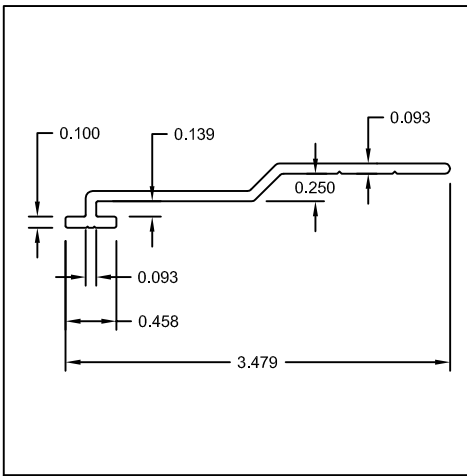

ANCHOR CLIPS

Part #: US008
Name: 2-1/4" (Frame) Anchor Clip

Part #: US006
Name: 3-1/4" (Frame) Anchor Clip

Part #: US007
Name: 3-1/4" (Frame) Anchor Clip

Part #: US225
Name: 3-1/4" (Frame) Anchor Clip

Part #: US241
Name: 3-1/4" Anchor w/ Nail Fin

Part #: US103
Name: 4-1/4" (Frame) Anchor Clip

Part #: US128
Name: 4-1/4" (Frame) Anchor Clip

Part #: US218
Name: 4-1/4" (Frame) Anchor Clip

Part #: US088
Name: 2-3/4" Sill Anchor Clip

704 West Park Road
Union, MO 63084

TEL: (636) 583-7755
FAX: (636) 583-1937
WEB: www.gwextrusions.com

ANCHOR CLIPS

Part #: US144
Name: 3" Anchor Clip

Part #: US267
Name: 3-1/2" Offset Anchor Clip

Part #: US212
Name: 4" Anchor Clip

Part #: US251
Name: 4-3/8" Anchor Clip