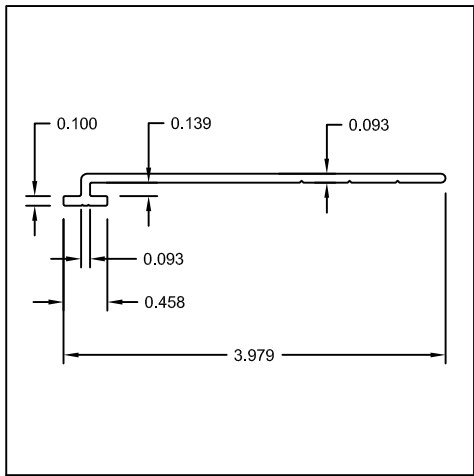

TEL: (636) 583-7755
FAX: (636) 583-1937
WEB: www.gwextrusions.com

ANCHOR CLIPS

Part #: US144
Name: 3" Anchor Clip

Part #: US267
Name: 3-1/2" Offset Anchor Clip

Part #: US212
Name: 4" Anchor Clip

Part #: US251
Name: 4-3/8" Anchor Clip