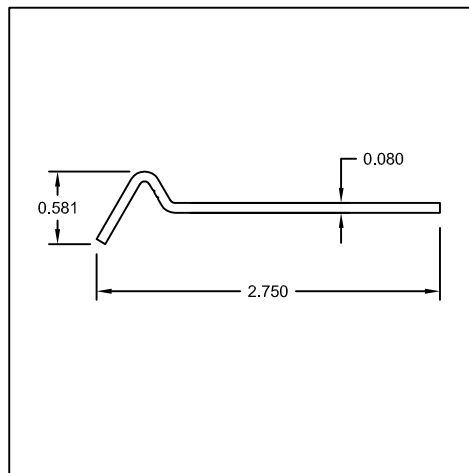

ANCHOR CLIPS

Part #: US008
Name: 2-1/4" (Frame) Anchor Clip

Part #: US006
Name: 3-1/4" (Frame) Anchor Clip

Part #: US007
Name: 3-1/4" (Frame) Anchor Clip

Part #: US225
Name: 3-1/4" (Frame) Anchor Clip

Part #: US241
Name: 3-1/4" Anchor w/ Nail Fin

Part #: US103
Name: 4-1/4" (Frame) Anchor Clip

Part #: US128
Name: 4-1/4" (Frame) Anchor Clip

Part #: US218
Name: 4-1/4" (Frame) Anchor Clip

Part #: US088
Name: 2-3/4" Sill Anchor Clip

704 West Park Road
Union, MO 63084