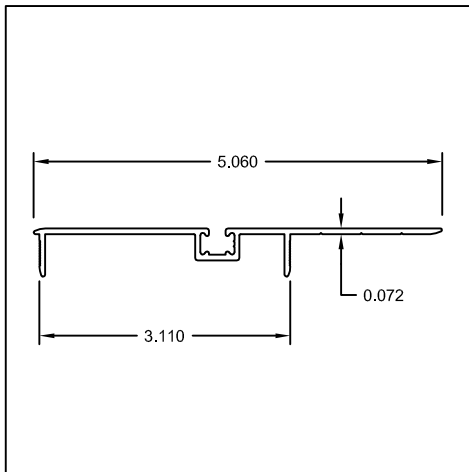

ANCHOR CLIPS

Part #: US008
Name: 2-1/4" (Frame) Anchor Clip

Part #: US006
Name: 3-1/4" (Frame) Anchor Clip

Part #: US007
Name: 3-1/4" (Frame) Anchor Clip

Part #: US225
Name: 3-1/4" (Frame) Anchor Clip

Part #: US241
Name: 3-1/4" Anchor w/ Nail Fin