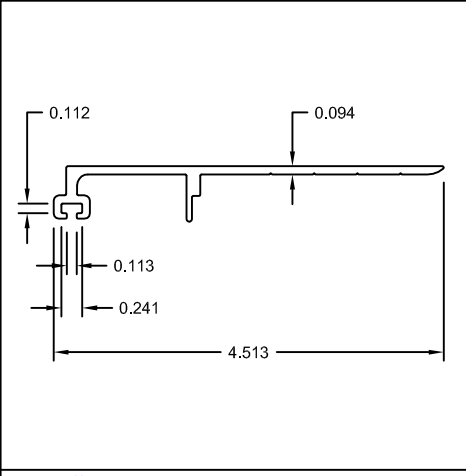

Part #: U6222
Name: 4-1/2" Anchor Clip