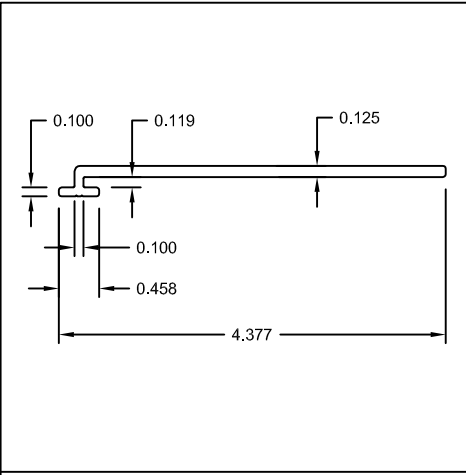

TEL: (636) 583-7755
FAX: (636) 583-1937
WEB: www.gwextrusions.com

ANCHOR CLIPS

Part #: US144
Name: 3" Anchor Clip

Part #: US267
Name: 3-1/2" Offset Anchor Clip

Part #: US212
Name: 4" Anchor Clip

Part #: US251
Name: 4-3/8" Anchor Clip