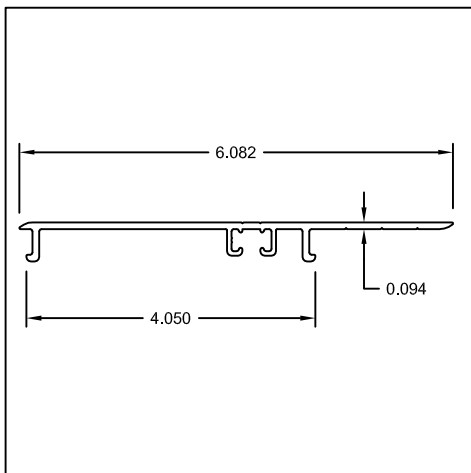

ANCHOR CLIPS

Part #: US008
Name: 2-1/4" (Frame) Anchor Clip

Part #: US006
Name: 3-1/4" (Frame) Anchor Clip

Part #: US007
Name: 3-1/4" (Frame) Anchor Clip

Part #: US225
Name: 3-1/4" (Frame) Anchor Clip

Part #: US241
Name: 3-1/4" Anchor w/ Nail Fin

Part #: US103
Name: 4-1/4" (Frame) Anchor Clip

Part #: US128
Name: 4-1/4" (Frame) Anchor Clip

Part #: US218
Name: 4-1/4" (Frame) Anchor Clip

Part #: US088
Name: 2-3/4" Sill Anchor Clip

704 West Park Road
Union, MO 63084