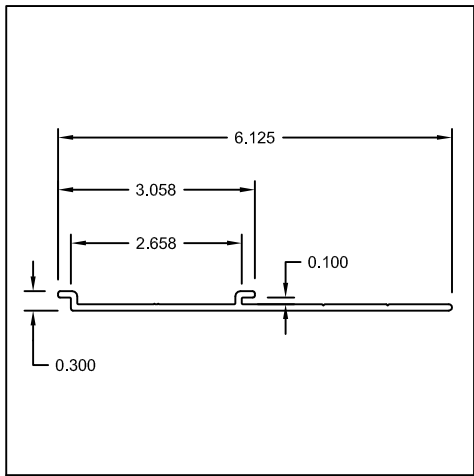

TEL: (636) 583-7755
FAX: (636) 583-1937
WEB: www.gwextrusions.com

ANCHOR CLIPS

Part #: US269
Name: 6-1/8" Anchor Clip

Part #: US145
Name: 5" Anchor Clip

Part #: US177
Name: 6-1/8" Anchor Clip

Part #: US185
Name: 6-3/4" Anchor Clip