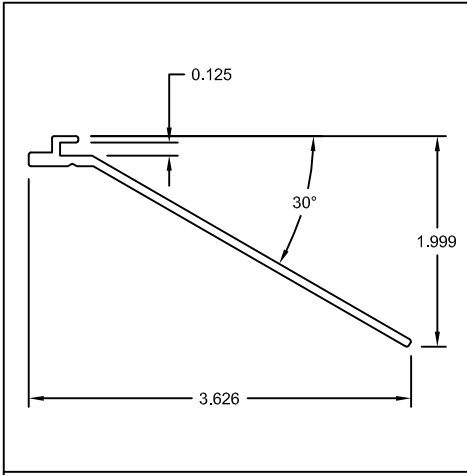

TEL: (636) 583-7755
FAX: (636) 583-1937
WEB: www.gwextrusions.com

ANCHOR CLIPS

Part #: US269
Name: 6-1/8" Anchor Clip

Part #: US145
Name: 5" Anchor Clip

Part #: US177
Name: 6-1/8" Anchor Clip

Part #: US185
Name: 6-3/4" Anchor Clip