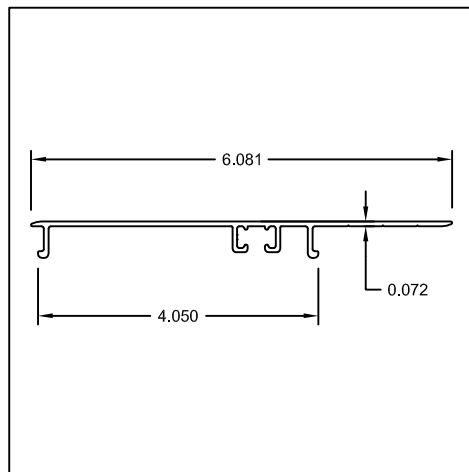

ANCHOR CLIPS

Part #: US008
Name: 2-1/4" (Frame) Anchor Clip

Part #: US006
Name: 3-1/4" (Frame) Anchor Clip

Part #: US007
Name: 3-1/4" (Frame) Anchor Clip

Part #: US225
Name: 3-1/4" (Frame) Anchor Clip

Part #: US241
Name: 3-1/4" Anchor w/ Nail Fin

Part #: US103
Name: 4-1/4" (Frame) Anchor Clip

Part #: US128
Name: 4-1/4" (Frame) Anchor Clip

Part #: US218
Name: 4-1/4" (Frame) Anchor Clip

Part #: US088
Name: 2-3/4" Sill Anchor Clip

704 West Park Road
Union, MO 63084