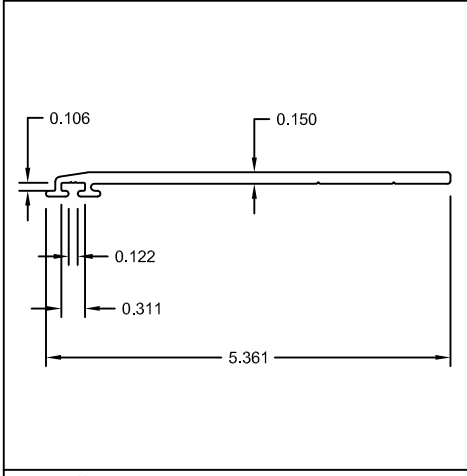

TEL: (636) 583-7755
FAX: (636) 583-1937
WEB: www.gwextrusions.com

ANCHOR CLIPS

Part #: US144
Name: 3" Anchor Clip

Part #: US267
Name: 3-1/2" Offset Anchor Clip

Part #: US212
Name: 4" Anchor Clip

Part #: US251
Name: 4-3/8" Anchor Clip

Part #: U8507
Name: 3-3/4" Anchor Clip

Part #: U6201
Name: 4-1/2" Anchor Clip

Part #: U6222
Name: 4-1/2" Anchor Clip

Part #: U8042
Name: 5-3/8" Anchor Clip

Part #: US254
Name: 5-5/8" Anchor Clip

704 West Park Road
Union, MO 63084