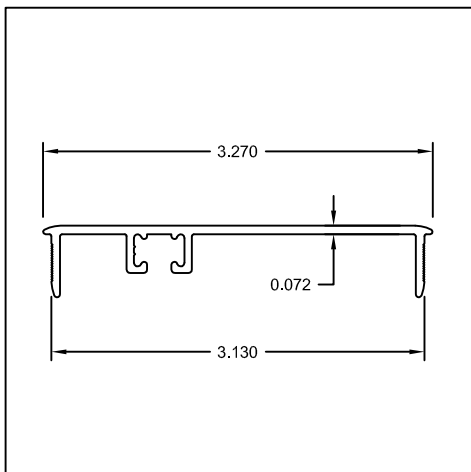

ANCHOR CLIPS

Part #: US008
Name: 2-1/4" (Frame) Anchor Clip

Part #: US006
Name: 3-1/4" (Frame) Anchor Clip

Part #: US007
Name: 3-1/4" (Frame) Anchor Clip

Part #: US225
Name: 3-1/4" (Frame) Anchor Clip

Part #: US241
Name: 3-1/4" Anchor w/ Nail Fin

Part #: US103
Name: 4-1/4" (Frame) Anchor Clip

Part #: US128
Name: 4-1/4" (Frame) Anchor Clip

Part #: US218
Name: 4-1/4" (Frame) Anchor Clip

Part #: US088
Name: 2-3/4" Sill Anchor Clip

704 West Park Road
Union, MO 63084