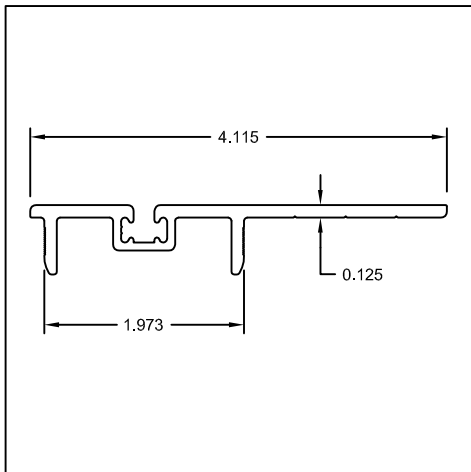

ANCHOR CLIPS

Part #: US008
Name: 2-1/4" (Frame) Anchor Clip

Part #: US006
Name: 3-1/4" (Frame) Anchor Clip

Part #: US007
Name: 3-1/4" (Frame) Anchor Clip

Part #: US225
Name: 3-1/4" (Frame) Anchor Clip

Part #: US241
Name: 3-1/4" Anchor w/ Nail Fin