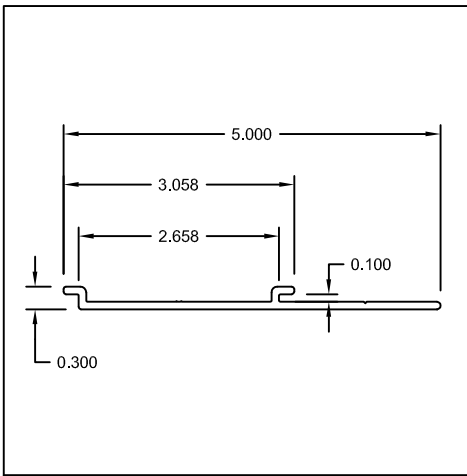

Part #: US145
Name: 5" Anchor Clip