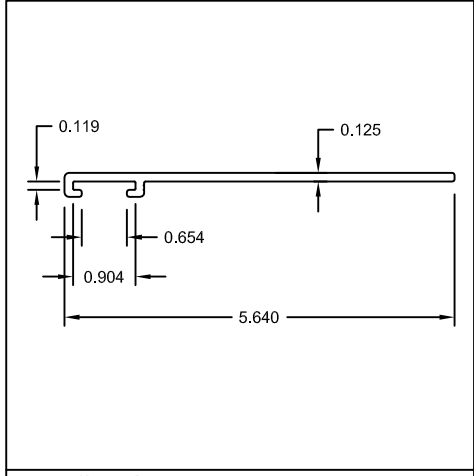

TEL: (636) 583-7755
FAX: (636) 583-1937
WEB: www.gwextrusions.com

ANCHOR CLIPS

Part #: US144
Name: 3" Anchor Clip

Part #: US267
Name: 3-1/2" Offset Anchor Clip

Part #: US212
Name: 4" Anchor Clip

Part #: US251
Name: 4-3/8" Anchor Clip

Part #: U8507
Name: 3-3/4" Anchor Clip

Part #: U6201
Name: 4-1/2" Anchor Clip

Part #: U6222
Name: 4-1/2" Anchor Clip

Part #: U8042
Name: 5-3/8" Anchor Clip

Part #: US254
Name: 5-5/8" Anchor Clip

704 West Park Road
Union, MO 63084

TEL: (636) 583-7755
FAX: (636) 583-1937
WEB: www.gwextrusions.com

ANCHOR CLIPS

Part #: US269
Name: 6-1/8" Anchor Clip

Part #: US145
Name: 5" Anchor Clip

Part #: US177
Name: 6-1/8" Anchor Clip

Part #: US185
Name: 6-3/4" Anchor Clip