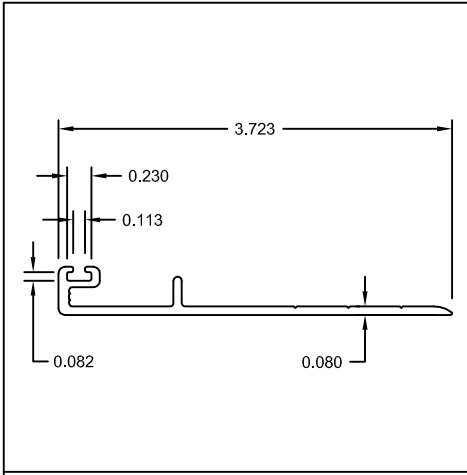

TEL: (636) 583-7755
FAX: (636) 583-1937
WEB: www.gwextrusions.com

ANCHOR CLIPS

Part #: US144
Name: 3" Anchor Clip

Part #: US267
Name: 3-1/2" Offset Anchor Clip

Part #: US212
Name: 4" Anchor Clip

Part #: US251
Name: 4-3/8" Anchor Clip