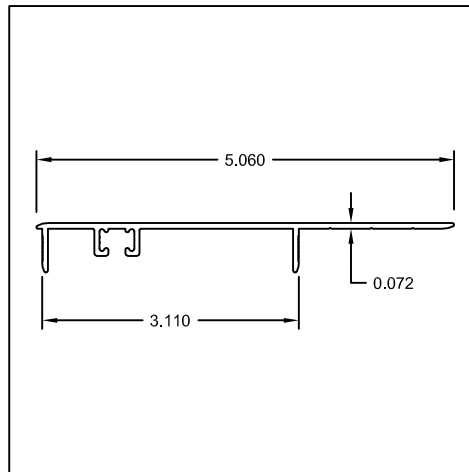

ANCHOR CLIPS

Part #: US008
Name: 2-1/4" (Frame) Anchor Clip

Part #: US006
Name: 3-1/4" (Frame) Anchor Clip

Part #: US007
Name: 3-1/4" (Frame) Anchor Clip

Part #: US225
Name: 3-1/4" (Frame) Anchor Clip

Part #: US241
Name: 3-1/4" Anchor w/ Nail Fin