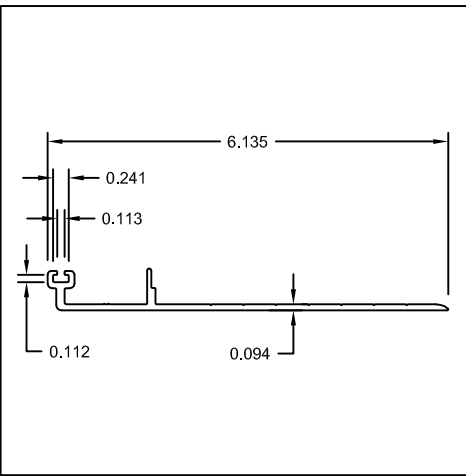

TEL: (636) 583-7755
FAX: (636) 583-1937
WEB: www.gwextrusions.com

ANCHOR CLIPS

Part #: US144
Name: 3" Anchor Clip

Part #: US267
Name: 3-1/2" Offset Anchor Clip

Part #: US212
Name: 4" Anchor Clip

Part #: US251
Name: 4-3/8" Anchor Clip

Part #: U8507
Name: 3-3/4" Anchor Clip

Part #: U6201
Name: 4-1/2" Anchor Clip

Part #: U6222
Name: 4-1/2" Anchor Clip

Part #: U8042
Name: 5-3/8" Anchor Clip

Part #: US254
Name: 5-5/8" Anchor Clip

704 West Park Road
Union, MO 63084

TEL: (636) 583-7755
FAX: (636) 583-1937
WEB: www.gwextrusions.com

ANCHOR CLIPS

Part #: US269
Name: 6-1/8" Anchor Clip

Part #: US145
Name: 5" Anchor Clip

Part #: US177
Name: 6-1/8" Anchor Clip

Part #: US185
Name: 6-3/4" Anchor Clip