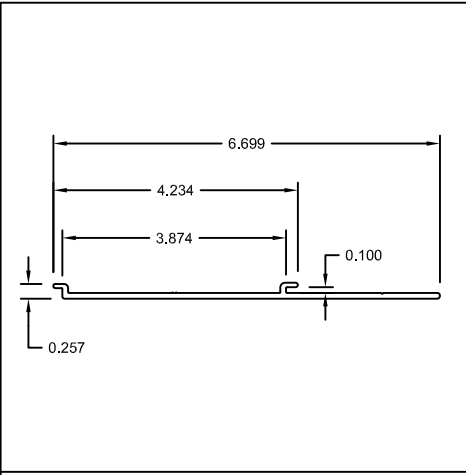

TEL: (636) 583-7755
FAX: (636) 583-1937
WEB: www.gwextrusions.com

ANCHOR CLIPS

Part #: US269
Name: 6-1/8" Anchor Clip

Part #: US145
Name: 5" Anchor Clip

Part #: US177
Name: 6-1/8" Anchor Clip

Part #: US185
Name: 6-3/4" Anchor Clip