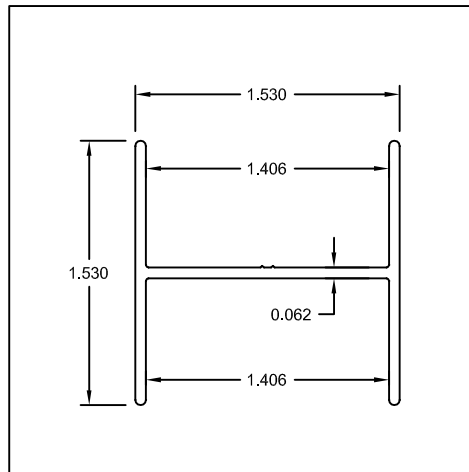

# VINYL FENCE STIFFENERS

Part #: UF009

Name: 2" x 3-1/2" "J" Stiffener

Part #: CES153

Name: 1-1/2" Privacy Rail Stiffener

Part #: CES154

Name: 1-3/4" Privacy Rail Stiffener