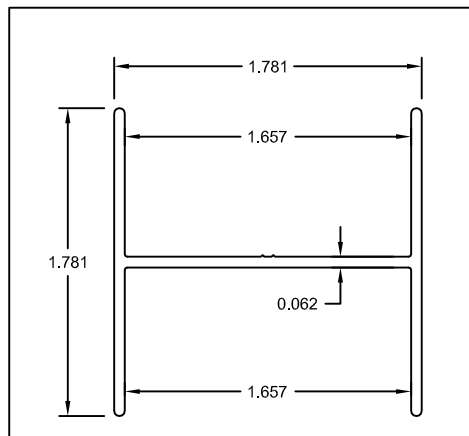

# VINYL FENCE STIFFENERS

Part #: UF001  
Name: 4" Post Stiffener

Part #: UF002  
Name: 4" Gate Post Stiffener

Part #: UF003  
Name: 5" Post Stiffener

Part #: UF004  
Name: 5" Gate Post Stiffener

Part #: UF005  
Name: 2" x 3-1/2" Rail Stiffener