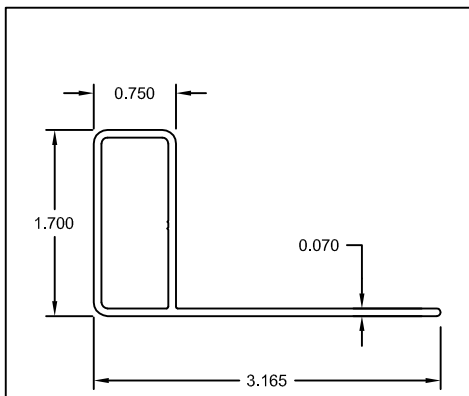

Part #: UF005
Name: 2" x 3-1/2" Rail Stiffener