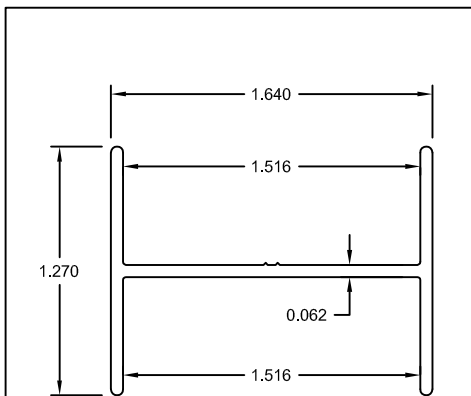

Part #: UF004
Name: 5" Gate Post Stiffener