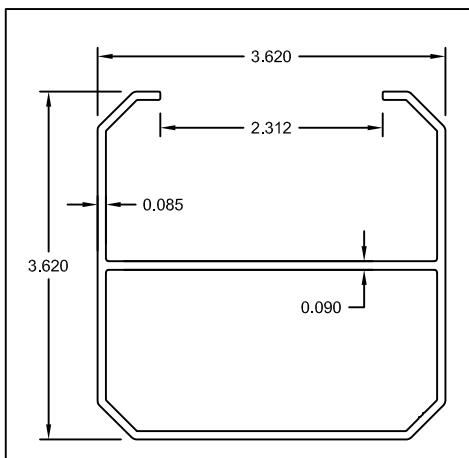

# VINYL FENCE STIFFENERS

Part #: UF001  
Name: 4" Post Stiffener

Part #: UF002  
Name: 4" Gate Post Stiffener

Part #: UF003  
Name: 5" Post Stiffener

Part #: UF004  
Name: 5" Gate Post Stiffener

Part #: UF005  
Name: 2" x 3-1/2" Rail Stiffener