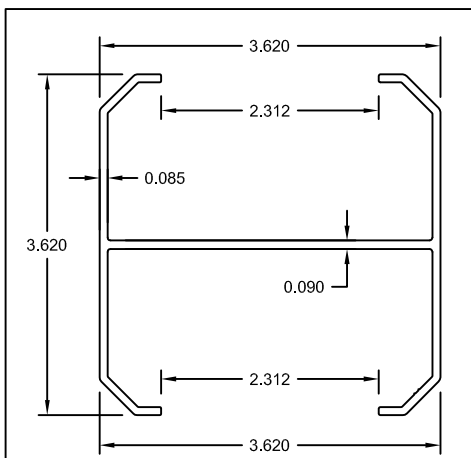

# VINYL FENCE STIFFENERS

Part #: UF001  
Name: 4" Post Stiffener

Part #: UF002  
Name: 4" Gate Post Stiffener

Part #: UF003  
Name: 5" Post Stiffener

Part #: UF004  
Name: 5" Gate Post Stiffener

Part #: UF005  
Name: 2" x 3-1/2" Rail Stiffener