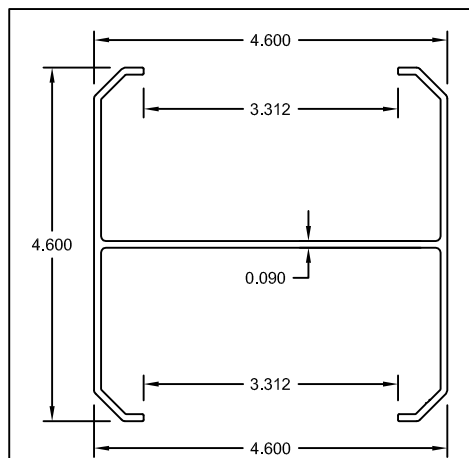

# VINYL FENCE STIFFENERS

Part #: UF001  
Name: 4" Post Stiffener

Part #: UF002  
Name: 4" Gate Post Stiffener

Part #: UF003  
Name: 5" Post Stiffener

Part #: UF004  
Name: 5" Gate Post Stiffener

Part #: UF005  
Name: 2" x 3-1/2" Rail Stiffener