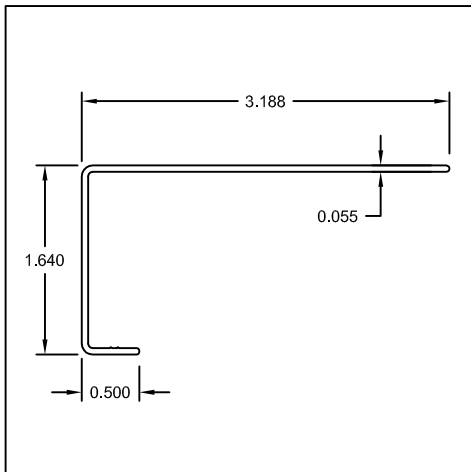

VINYL FENCE STIFFENERS

Part #: UF009

Name: 2" x 3-1/2" "J" Stiffener