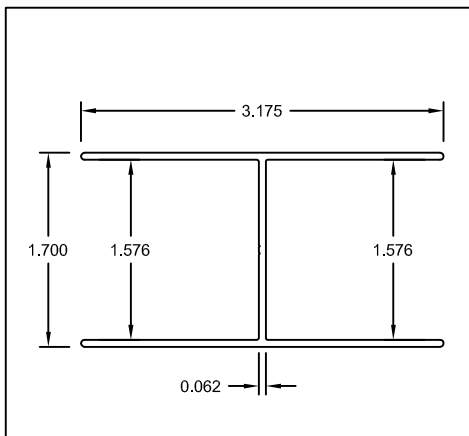

# VINYL FENCE STIFFENERS

Part #: UF001  
Name: 4" Post Stiffener

Part #: UF002  
Name: 4" Gate Post Stiffener

Part #: UF003  
Name: 5" Post Stiffener

Part #: UF004  
Name: 5" Gate Post Stiffener

Part #: UF005  
Name: 2" x 3-1/2" Rail Stiffener