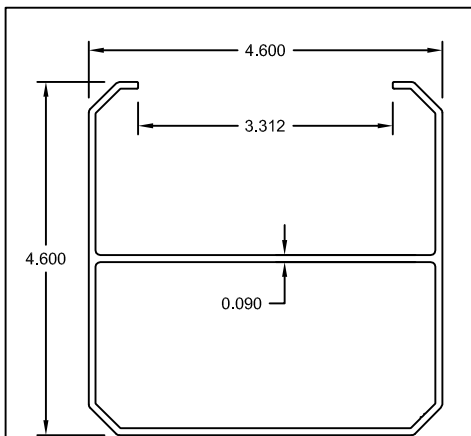

# VINYL FENCE STIFFENERS

Part #: UF001  
Name: 4" Post Stiffener

Part #: UF002  
Name: 4" Gate Post Stiffener

Part #: UF003  
Name: 5" Post Stiffener

Part #: UF004  
Name: 5" Gate Post Stiffener

Part #: UF005  
Name: 2" x 3-1/2" Rail Stiffener