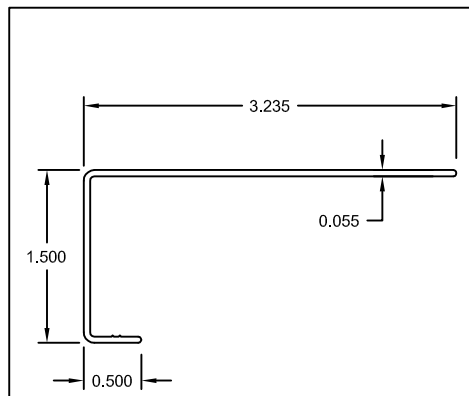

# VINYL FENCE STIFFENERS

Part #: UF001  
Name: 4" Post Stiffener

Part #: UF002  
Name: 4" Gate Post Stiffener

Part #: UF003  
Name: 5" Post Stiffener

Part #: UF004  
Name: 5" Gate Post Stiffener

Part #: UF005  
Name: 2" x 3-1/2" Rail Stiffener

Part #: UF006  
Name: 2"x6" or 2"x7" Rail Stiffener

Part #: UF007  
Name: 1-1/2" x 5-1/2" Rail Stiffener

Part #: UF008  
Name: 2" x 3-1/2" "P" Stiffener

Part #: CES194  
Name: 1-3/4" x 3-1/2" "J" Stiffener