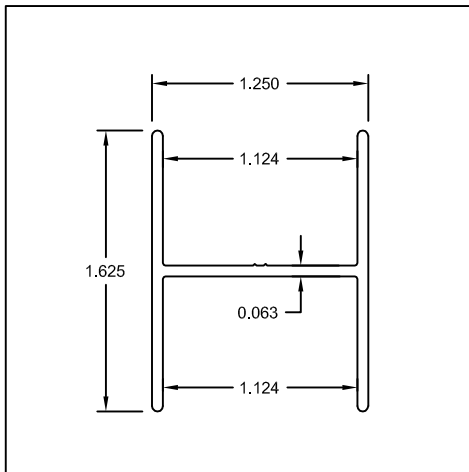

Part #: UF008
Name: 2" x 3-1/2" "P" Stiffener

Part #: CES153

Name: 1-1/2" Privacy Rail Stiffener